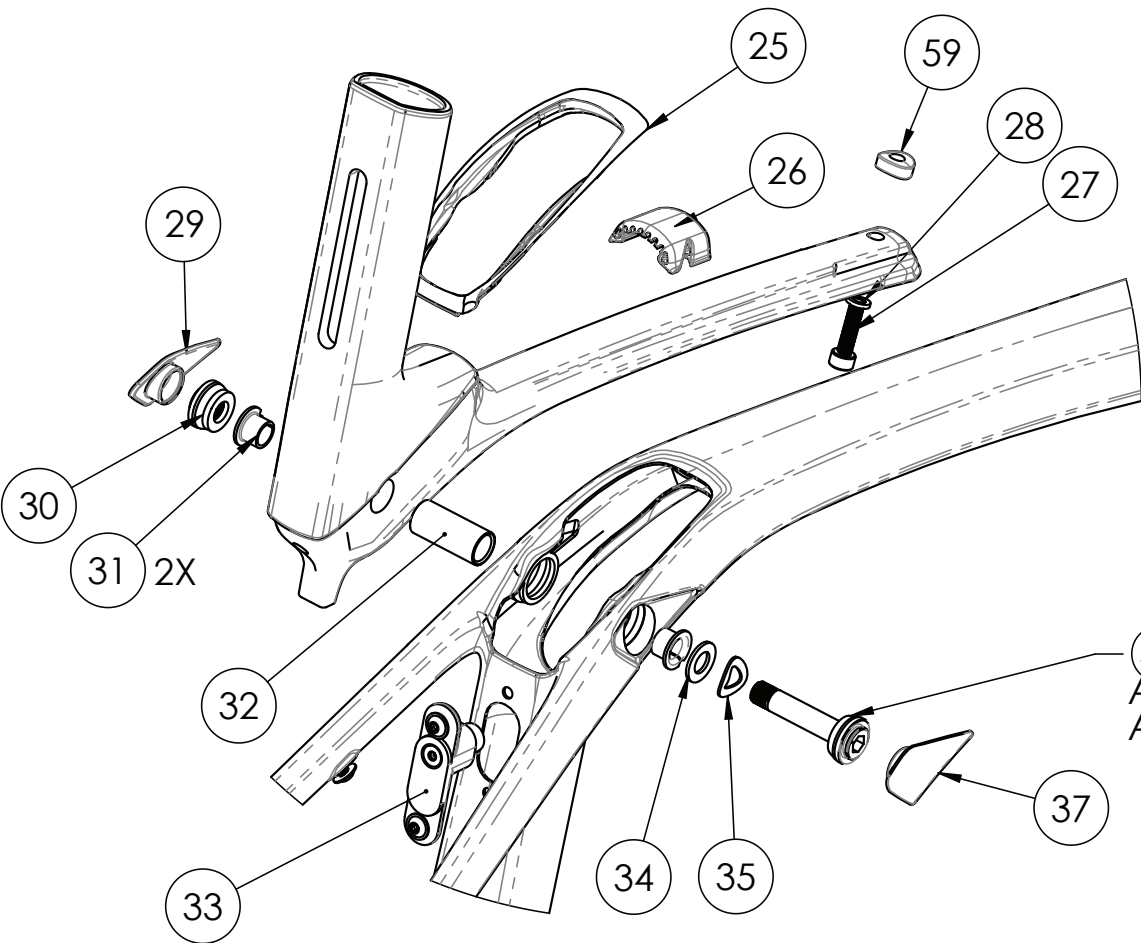

Item	Description	Part Number	Qty	Note
25	SLR IsoSpeed Grommet	W583782	1	
26	SLR IsoSpeed Slider	W564294	1	
27	M5x20mm Bolt	W579510	1	
28	Lock Washer	W581552	1	
29	See Below			
30	IsoSpeed Nut	599790	1	
31	Flanged Bushing	W561683	2	
32	Cylindrical Bushing	599790	1	
33	SLR IsoSpeed Damper	W564027	1	
34	Washer, 15x8.4x0.8mm	599790	1	
35	Wave Washer	599790	1	
36	IsoSpeed Bolt	599790	1	Torque 8Nm
37	See Below			
59	IsoSpeed Bumper	W564444	1	

Item	Description	Part Number	Qty	Note	
29	NDS Cover	Viper Red	1		
37	DS Cover	Anthracite		W596191	

36 APPLY GREASE TO SHAFT AND CHAMFER, DO NOT APPLY GREASE TO THREADS