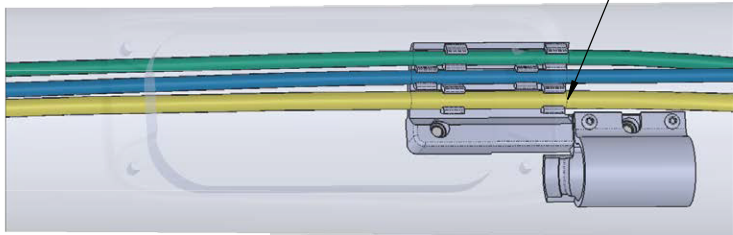

REAR BRAKE  
HYDRO HOSE

FRONT BRAKE  
HYDRO HOSE

REAR DERAILLEUR CABLE  
with FULL HOUSING

FRONT DERAILLEUR  
CABLE with FULL  
HOUSING

MOTO STYLE - SWAP POSITION OF BRAKE  
HOSES THROUGH TT CABLE GUIDE

REAR BRAKE HOSE  
POSITION CLOSEST TO  
CENTER