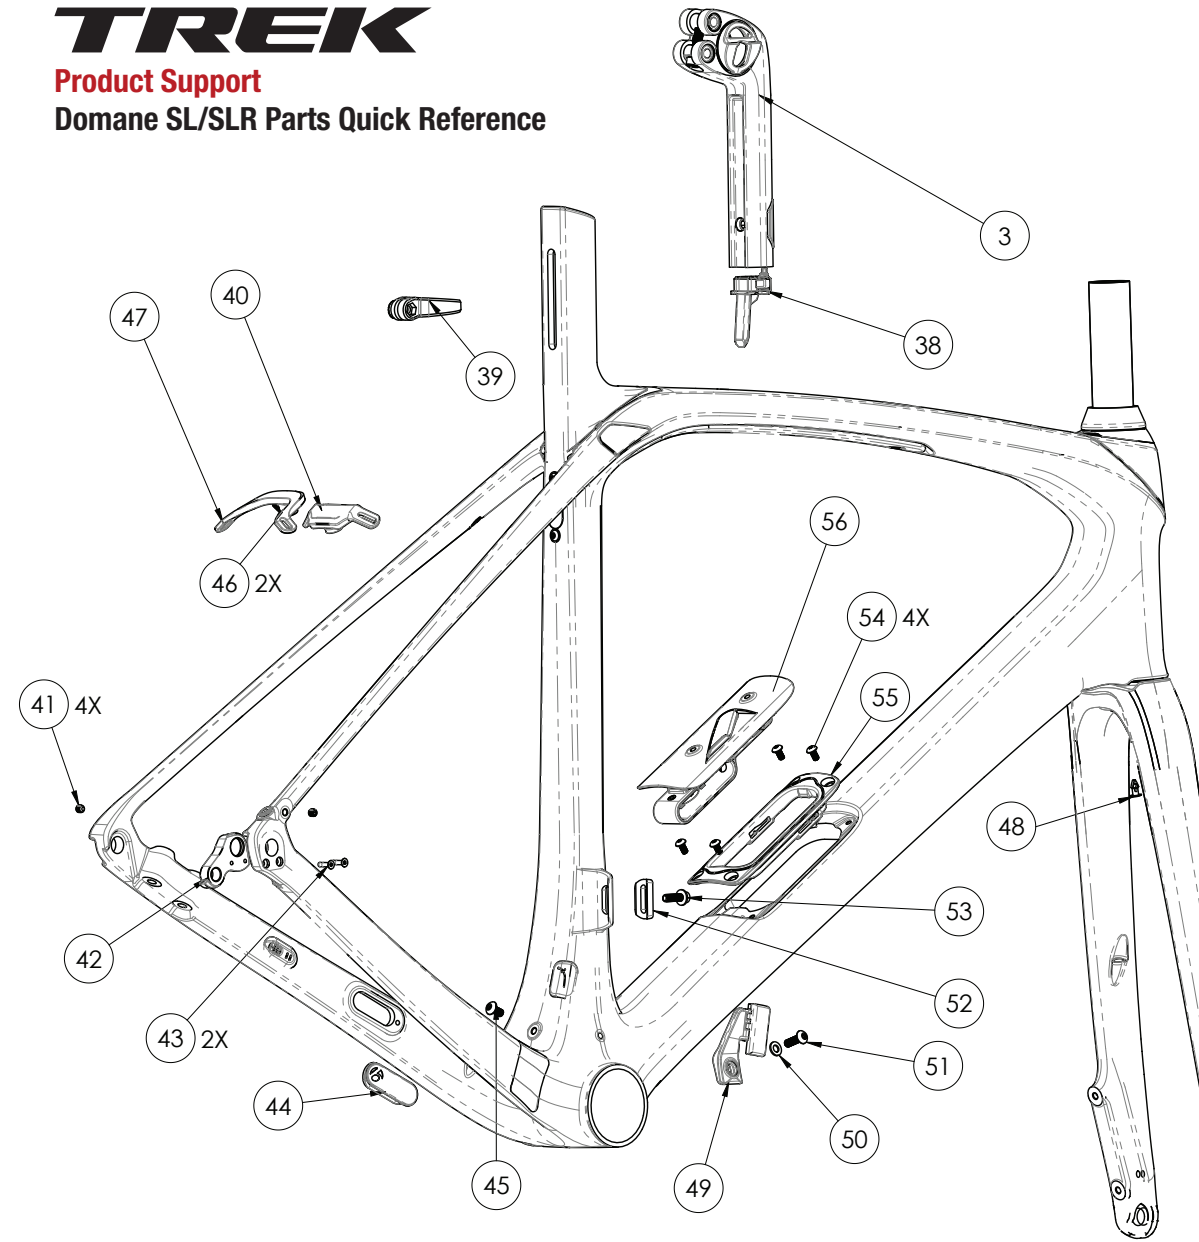

Item	Description	Part Number	Qty	Note	
14	Top Cap	5mm Alloy	W590958	1	
		15mm Alloy	W590959		
		5mm Carbon	W590960		
		15mm Carbon	W590961		
15	IsoSpeed Cover	W583781	1		
16	Brow Cover	Matte Black	W595556	1	
		Gloss Black	W595557		
		Nautical Navy	W595558		
		Radioactive Red	W595559		
		Crystal White	W595560		
		Viper Red	W596786		
		Quicksilver	W596787		
17	Compression Ring	W531677	1		
18	Upper Headset Bearing	W531676	1		
19	Pre-Load Spacer	W521269	1		
20	Coupler Assembly	W546556	1		
21	HT IsoSpeed Bolt	Kit 539644	2	Torque 5.2Nm	
22	HT IsoSpeed Nut		2		
23	Lower Headset Bearing	417578	1		
24	HT IsoSpeed Washer	539644	2		

Item	Description	Part Number	Qty	Note
25	SLR IsoSpeed Grommet	W583782	1	
26	SLR IsoSpeed Slider	W564294	1	
27	M5x20mm Bolt	W579510	1	
28	Lock Washer	W581552	1	
29	See Below			
30	IsoSpeed Nut	599790	1	
31	Flanged Bushing	W561683	2	
32	Cylindrical Bushing	599790	1	
33	SLR IsoSpeed Damper	W564027	1	
34	Washer, 15x8.4x0.8mm	599790	1	
35	Wave Washer	599790	1	
36	IsoSpeed Bolt	599790	1	Torque 8Nm
37	See Below			
59	IsoSpeed Bumper	W564444	1	

Item	Description	Part Number	Qty	Note
29	NDS Cover	Viper Red	1	
37	DS Cover	Anthracite		W596191

**36** APPLY GREASE TO SHAFT AND CHAMFER, DO NOT APPLY GREASE TO THREADS

Item	Description	Part Number	Qty	Note
21	See Below			
22	IsoSpeed Nut	599790	1	
23	Flanged Bushing	W561683	2	
24	Cylindrical Bushing	599790	1	
25	Washer, 15x8.4x0.8mm	599790	1	
26	Wave Washer	599790	1	
28	IsoSpeed Bolt	599790	1	Torque 8Nm
29	SL IsoSpeed Grommet	W583785	1	
30	See Below			

Item	Description	Part Number	Qty	Note
21 30	NDS Cover DS Cover	Trek Black	W596193	1
		Nautical Navy	W596194	
		Radioactive Red	W596195	
		Crystal White	W596196	
		Purple Flip	W596198	

(28) APPLY GREASE TO SHAFT AND CHAMFER, DO NOT APPLY GREASE TO THREADS