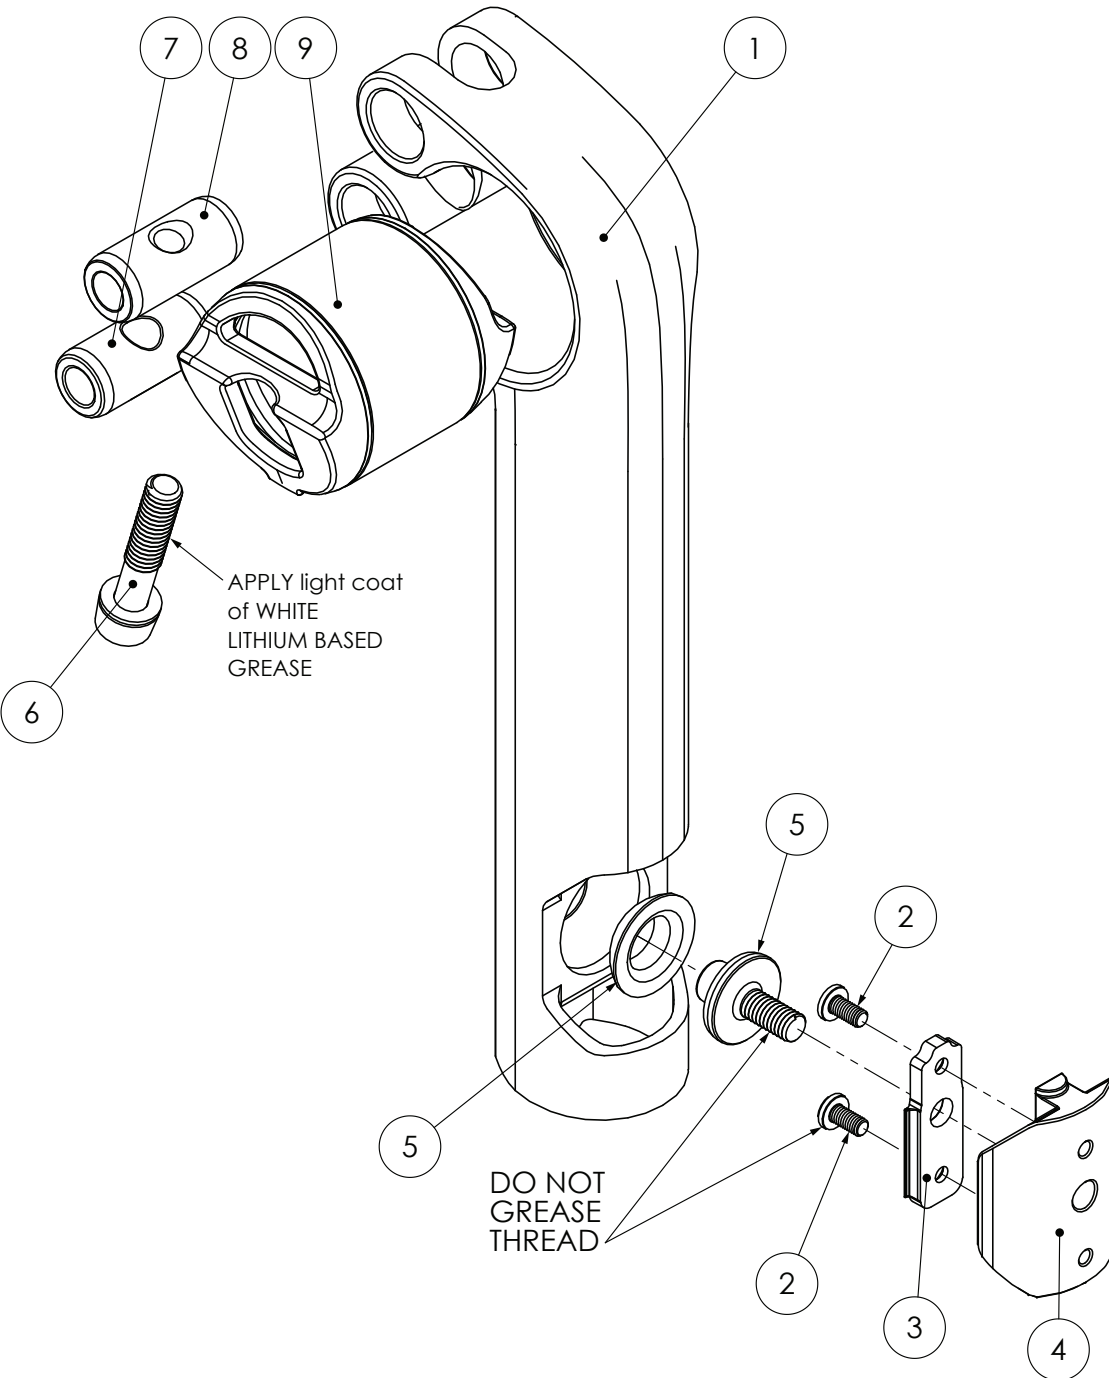

Product Support

Domane SL/SLR Parts Quick Reference

Item	Description	Part Number	Qty	Note	
1	Domane Seatpost	Matte Trek Black	W588221	1	155x5mm
			W588222	1	155x20mm
			W588223	1	200x5mm
			W588224	1	200x20mm
		Gloss Viper Red	W588225	1	155x5mm
			W588226	1	155x20mm
			W588227	1	200x5mm
		Gloss Anthracite	W588228	1	200x20mm
			W588229	1	155x5mm
			W588230	1	155x20mm
			W588231	1	200x5mm
		Gloss Trek Black	W588232	1	200x20mm
			W596882	1	155x5mm
W596884	1		155x20mm		
W596883	1	200x5mm			
W596885	1	200x20mm			
2	M3x8 Torx Bolt	Kit 598649	2		
3	Thread Locker		1		
4	Seatpost Binder Wedge		1		
5	Wedge Bolt + Washer		1	Torque 7Nm	
6	Saddle Clamp Tilt Bolt	Kit 525034	1	Torque 6-8Nm	
7	Pinch Barrel, Unthreaded		1	Torque 7Nm	
8	Pinch Barrel, Threaded		1		
9	Clamp Barrel		1