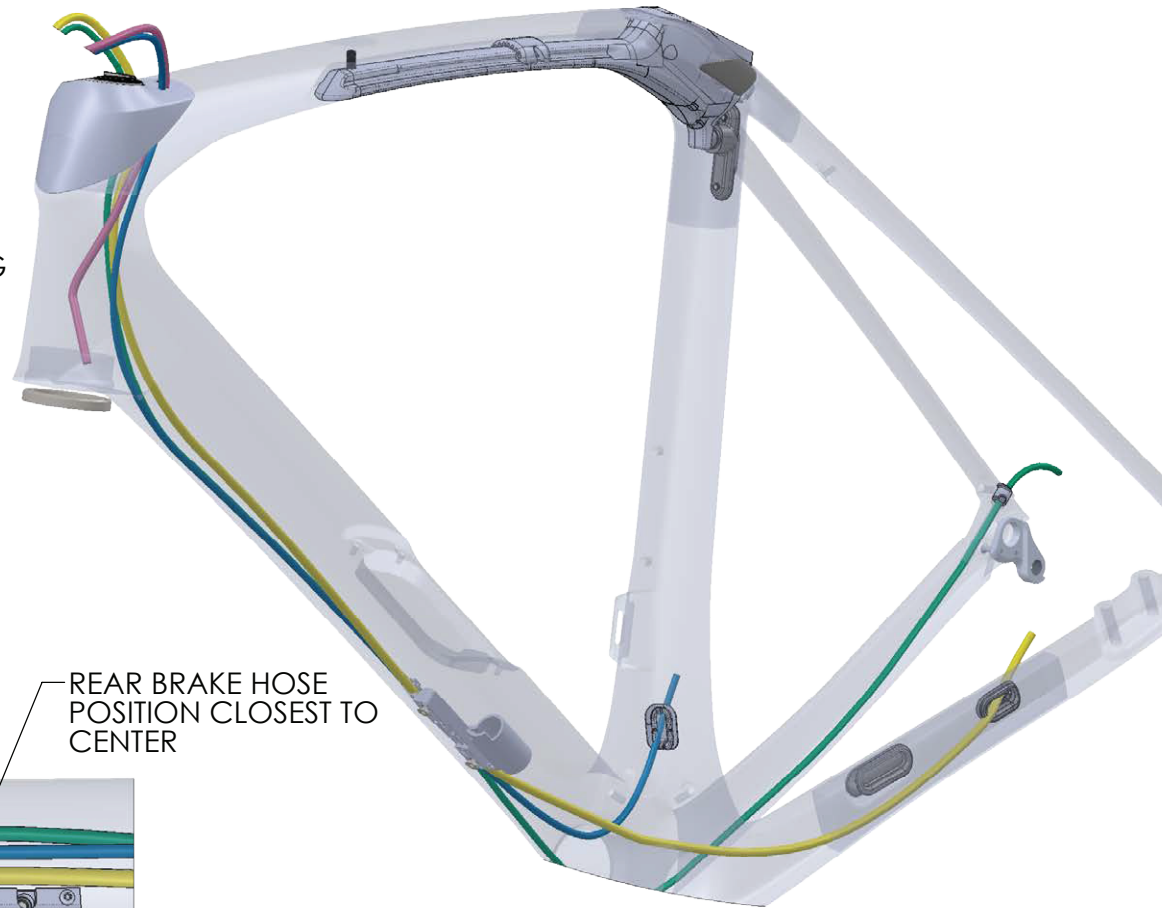

REAR BRAKE  
HYDRO HOSE

FRONT BRAKE  
HYDRO HOSE

REAR DERAILLEUR CABLE  
with FULL HOUSING

FRONT DERAILLEUR  
CABLE with FULL  
HOUSING

MOTO STYLE - SWAP POSITION OF BRAKE  
HOSES THROUGH TT CABLE GUIDE

REAR BRAKE HOSE  
POSITION CLOSEST TO  
CENTER