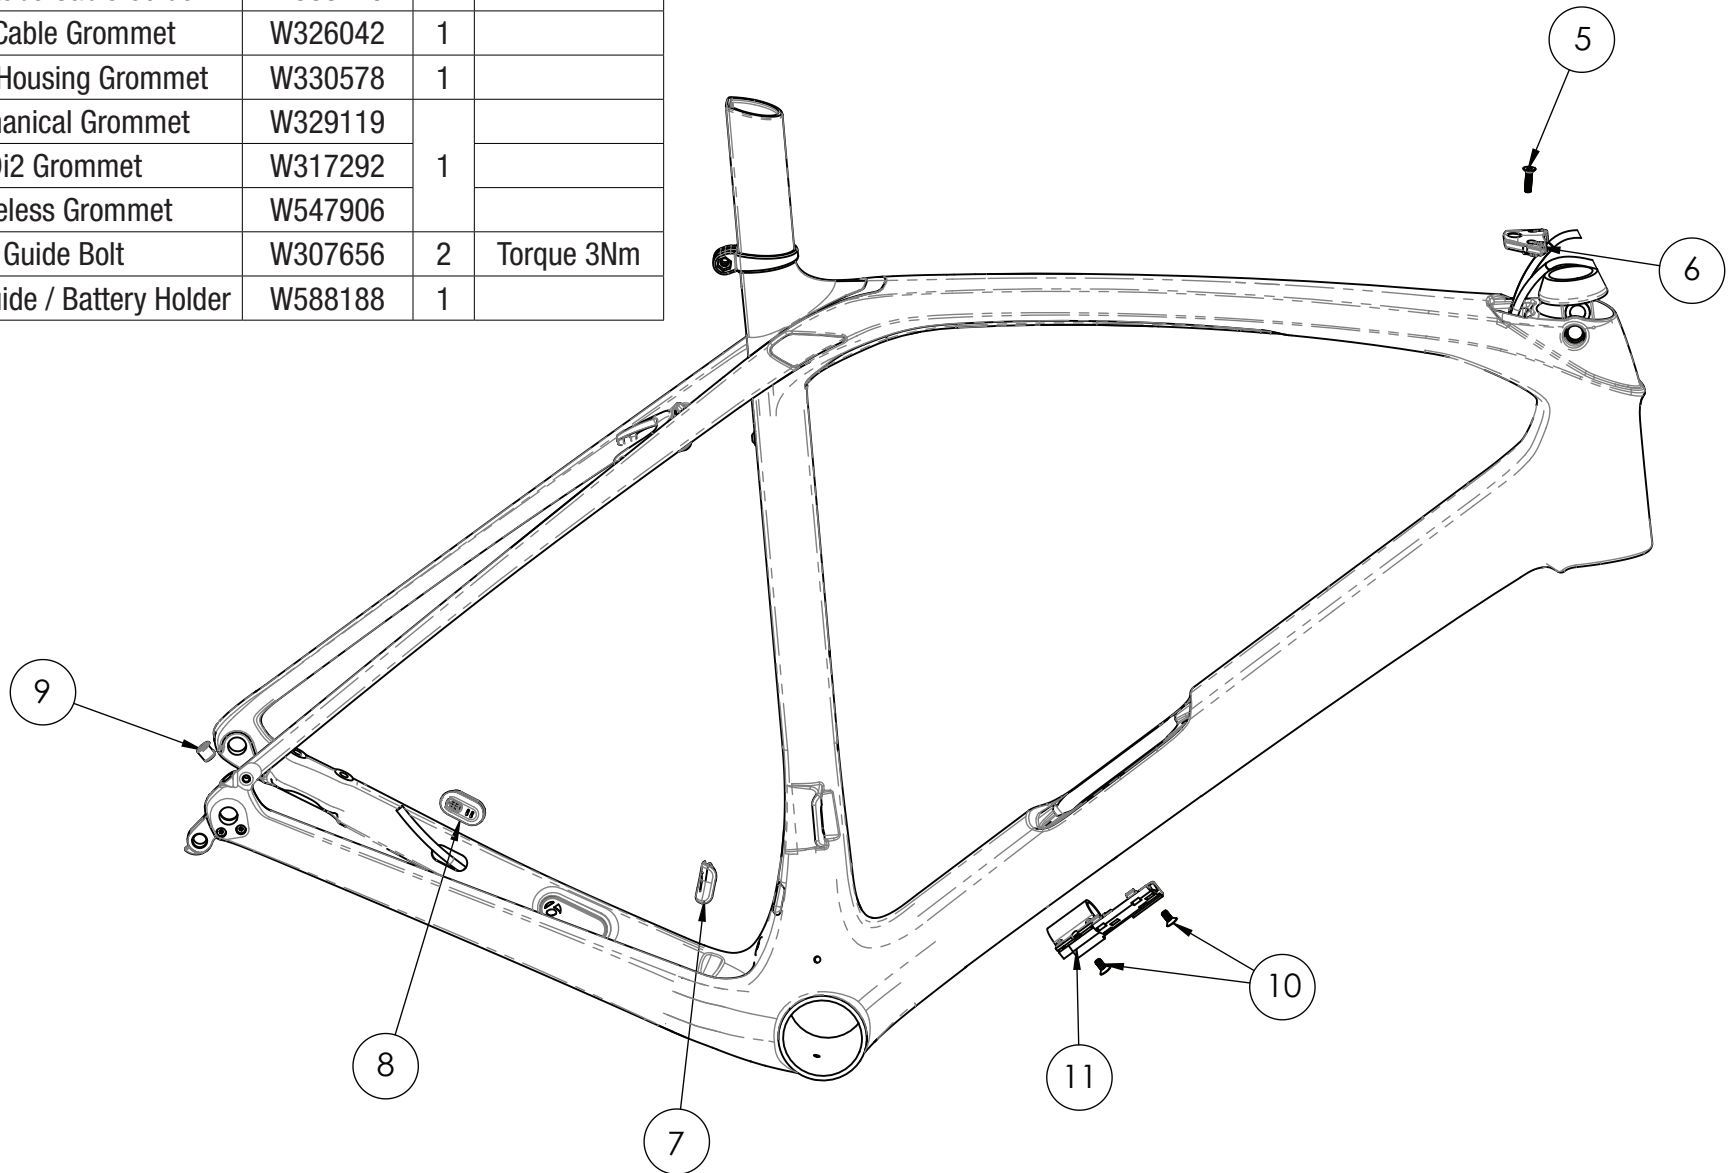

**TREK**

**Product Support**

**Domane SL/SLR Parts Quick Reference**

**DOMANE**

**MK.III**

**WATERLOO**

**WISCONSIN**

**U.S.A.**

### Domane SL/SLR Parts Quick Reference

Item	Description	Part Number	Qty	Note
5	Cable Guide Bolt	W532763	1	Torque 1Nm
6	Headtube Cable Guide	W583779	1	
7	FD Cable Grommet	W326042	1	
8	Brake Housing Grommet	W330578	1	
9	Mechanical Grommet	W329119	1	
	Di2 Grommet	W317292		
	Wireless Grommet	W547906		
10	Guide Bolt	W307656	2	Torque 3Nm
11	Cable Guide / Battery Holder	W588188	1	

Item	Description	Part Number	Qty	Note	
14	Top Cap	5mm Alloy	W590958	1	
		15mm Alloy	W590959		
		5mm Carbon	W590960		
		15mm Carbon	W590961		
15	IsoSpeed Cover	W583781	1		
16	Brow Cover	Matte Black	W595556	1	
		Gloss Black	W595557		
		Nautical Navy	W595558		
		Radioactive Red	W595559		
		Crystal White	W595560		
		Viper Red	W596786		
		Quicksilver	W596787		
17	Compression Ring	W531677	1		
18	Upper Headset Bearing	W531676	1		
19	Pre-Load Spacer	W521269	1		
20	Coupler Assembly	W546556	1		
21	HT IsoSpeed Bolt	Kit 539644	2	Torque 5.2Nm	
22	HT IsoSpeed Nut		2		
23	Lower Headset Bearing	417578	1		
24	HT IsoSpeed Washer	539644	2		

Item	Description	Part Number	Qty	Note
29	NDS Cover	Viper Red	1	
37	DS Cover	Anthracite		W596191

**36** APPLY GREASE TO SHAFT AND CHAMFER, DO NOT APPLY GREASE TO THREADS

Item	Description	Part Number	Qty	Note
21	See Below			
22	IsoSpeed Nut	599790	1	
23	Flanged Bushing	W561683	2	
24	Cylindrical Bushing	599790	1	
25	Washer, 15x8.4x0.8mm	599790	1	
26	Wave Washer	599790	1	
28	IsoSpeed Bolt	599790	1	Torque 8Nm
29	SL IsoSpeed Grommet	W583785	1	
30	See Below			