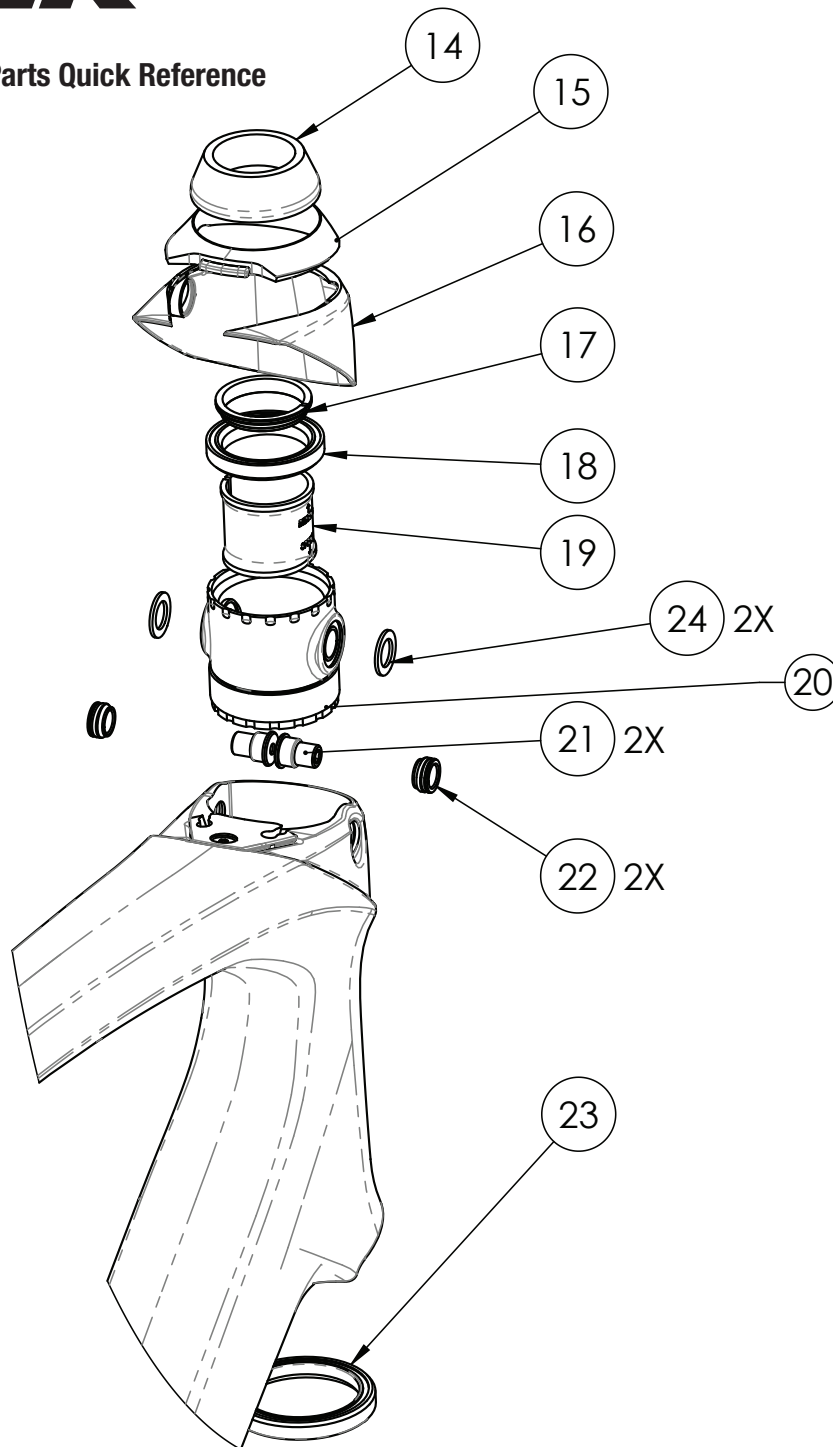

### Domane SL/SLR Parts Quick Reference

Item	Description	Part Number	Qty	Note
5	Cable Guide Bolt	W532763	1	Torque 1Nm
6	Headtube Cable Guide	W583779	1	
7	FD Cable Grommet	W326042	1	
8	Brake Housing Grommet	W330578	1	
9	Mechanical Grommet	W329119	1	
	Di2 Grommet	W317292		
	Wireless Grommet	W547906		
10	Guide Bolt	W307656	2	Torque 3Nm
11	Cable Guide / Battery Holder	W588188	1	

Item	Description	Part Number	Qty	Note	
14	Top Cap	5mm Alloy	W590958	1	
		15mm Alloy	W590959		
		5mm Carbon	W590960		
		15mm Carbon	W590961		
15	IsoSpeed Cover	W583781	1		
16	Brow Cover	Matte Black	W595556	1	
		Gloss Black	W595557		
		Nautical Navy	W595558		
		Radioactive Red	W595559		
		Crystal White	W595560		
		Viper Red	W596786		
		Quicksilver	W596787		
17	Compression Ring	W531677	1		
18	Upper Headset Bearing	W531676	1		
19	Pre-Load Spacer	W521269	1		
20	Coupler Assembly	W546556	1		
21	HT IsoSpeed Bolt	Kit 539644	2	Torque 5.2Nm	
22	HT IsoSpeed Nut		2		
23	Lower Headset Bearing	417578	1		
24	HT IsoSpeed Washer	539644	2		

Item	Description	Part Number	Qty	Note
25	SLR IsoSpeed Grommet	W583782	1	
26	SLR IsoSpeed Slider	W564294	1	
27	M5x20mm Bolt	W579510	1	
28	Lock Washer	W581552	1	
29	See Below			
30	IsoSpeed Nut	599790	1	
31	Flanged Bushing	W561683	2	
32	Cylindrical Bushing	599790	1	
33	SLR IsoSpeed Damper	W564027	1	
34	Washer, 15x8.4x0.8mm	599790	1	
35	Wave Washer	599790	1	
36	IsoSpeed Bolt	599790	1	Torque 8Nm
37	See Below			
59	IsoSpeed Bumper	W564444	1	

Item	Description	Part Number	Qty	Note
29	NDS Cover	Viper Red	1	
37	DS Cover	Anthracite		W596191

**36** APPLY GREASE TO SHAFT AND CHAMFER, DO NOT APPLY GREASE TO THREADS

Item	Description	Part Number	Qty	Note
21	See Below			
22	IsoSpeed Nut	599790	1	
23	Flanged Bushing	W561683	2	
24	Cylindrical Bushing	599790	1	
25	Washer, 15x8.4x0.8mm	599790	1	
26	Wave Washer	599790	1	
28	IsoSpeed Bolt	599790	1	Torque 8Nm
29	SL IsoSpeed Grommet	W583785	1	
30	See Below			