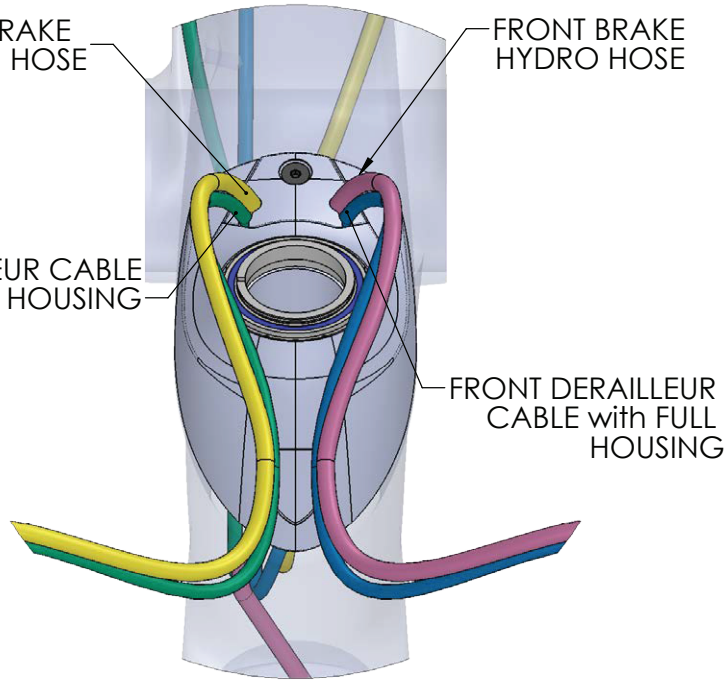

### Domane SL/SLR Parts Quick Reference

Item	Description	Part Number	Qty	Note	
1	Domane Seatpost	Matte Trek Black	W588221	1	155x5mm
			W588222	1	155x20mm
			W588223	1	200x5mm
			W588224	1	200x20mm
		Gloss Viper Red	W588225	1	155x5mm
			W588226	1	155x20mm
			W588227	1	200x5mm
		Gloss Anthracite	W588228	1	200x20mm
			W588229	1	155x5mm
			W588230	1	155x20mm
			W588231	1	200x5mm
		Gloss Trek Black	W588232	1	200x20mm
			W596882	1	155x5mm
W596884	1		155x20mm		
W596883	1	200x5mm			
W596885	1	200x20mm			
2	M3x8 Torx Bolt	Kit 598649	2		
3	Thread Locker		1		
4	Seatpost Binder Wedge		1		
5	Wedge Bolt + Washer		1	Torque 7Nm	
6	Saddle Clamp Tilt Bolt	Kit 525034	1	Torque 6-8Nm	
7	Pinch Barrel, Unthreaded		1	Torque 7Nm	
8	Pinch Barrel, Threaded		1		
9	Clamp Barrel		1		

REAR BRAKE  
HYDRO HOSE

FRONT BRAKE  
HYDRO HOSE

REAR DERAILLEUR CABLE  
with FULL HOUSING

FRONT DERAILLEUR  
CABLE with FULL  
HOUSING

MOTO STYLE - SWAP POSITION OF BRAKE  
HOSES THROUGH TT CABLE GUIDE

REAR BRAKE HOSE  
POSITION CLOSEST TO  
CENTER