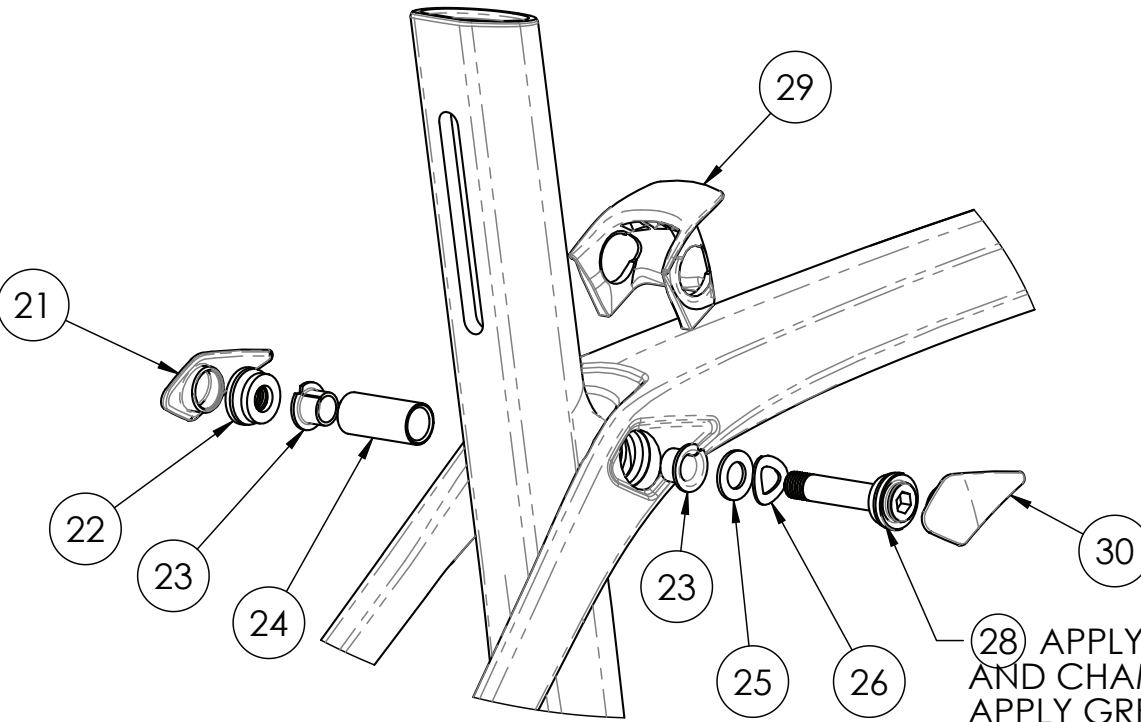

Item	Description	Part Number	Qty	Note
21	See Below			
22	IsoSpeed Nut	599790	1	
23	Flanged Bushing	W561683	2	
24	Cylindrical Bushing	599790	1	
25	Washer, 15x8.4x0.8mm	599790	1	
26	Wave Washer	599790	1	
28	IsoSpeed Bolt	599790	1	Torque 8Nm
29	SL IsoSpeed Grommet	W583785	1	
30	See Below			

Item	Description	Part Number	Qty	Note
21 30	NDS Cover DS Cover	Trek Black	W596193	1
		Nautical Navy	W596194	
		Radioactive Red	W596195	
		Crystal White	W596196	
		Purple Flip	W596198	

(28) APPLY GREASE TO SHAFT AND CHAMFER, DO NOT APPLY GREASE TO THREADS