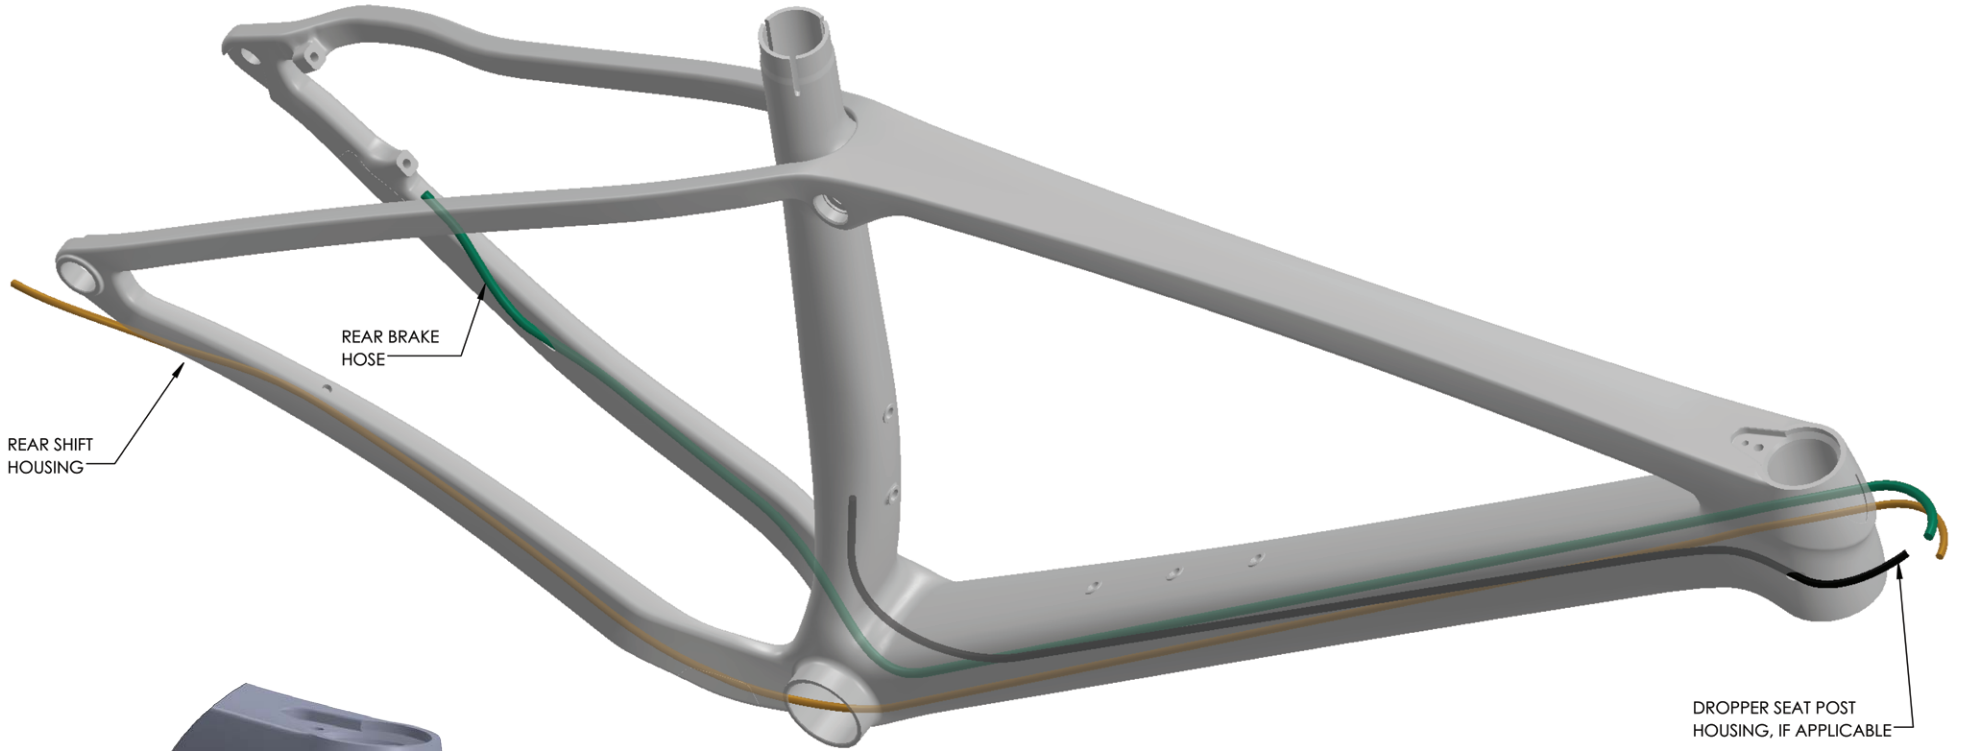

TREK

Product Support

MY21 Procaliber Parts Quick Reference

Page 1 of 3

PROCALIBER

Item	Description	Part Number	Qty	Note
1	Knock Block Frame Chip	536723 (kit)	1	
2	M4x16mm Bolt		1	
3	IsoSpeed Grommet	W599977	1	
4	Pivot Sleeve	525638 (kit)	1	
5	IsoSpeed Washer		1	
6	IsoSpeed Bearing		2	
7	IsoSpeed Bolt		2	8Nm
8	Derailleur Hanger	W600660	1	25Nm
9	Thru Axle 12x174mm M12x1.0	W600321	1	10Nm
10	Upper Chainstay Guard	W582883	1	
11	Lower Chainstay Guard	W600295	1	
12	Lower Downtube Guard	W599975	1	
13	Upper Downtube Guard	W582884	1	

Product Support MY21 Procaliber Parts Quick Reference

INSTALL PLUG ON DS HOLE IF DROPPER POST NOT USED

HOUSING TYPE	COLOR
REAR BRAKE	GREEN
REAR SHIFT	ORANGE
DROPPER POST	BLACK