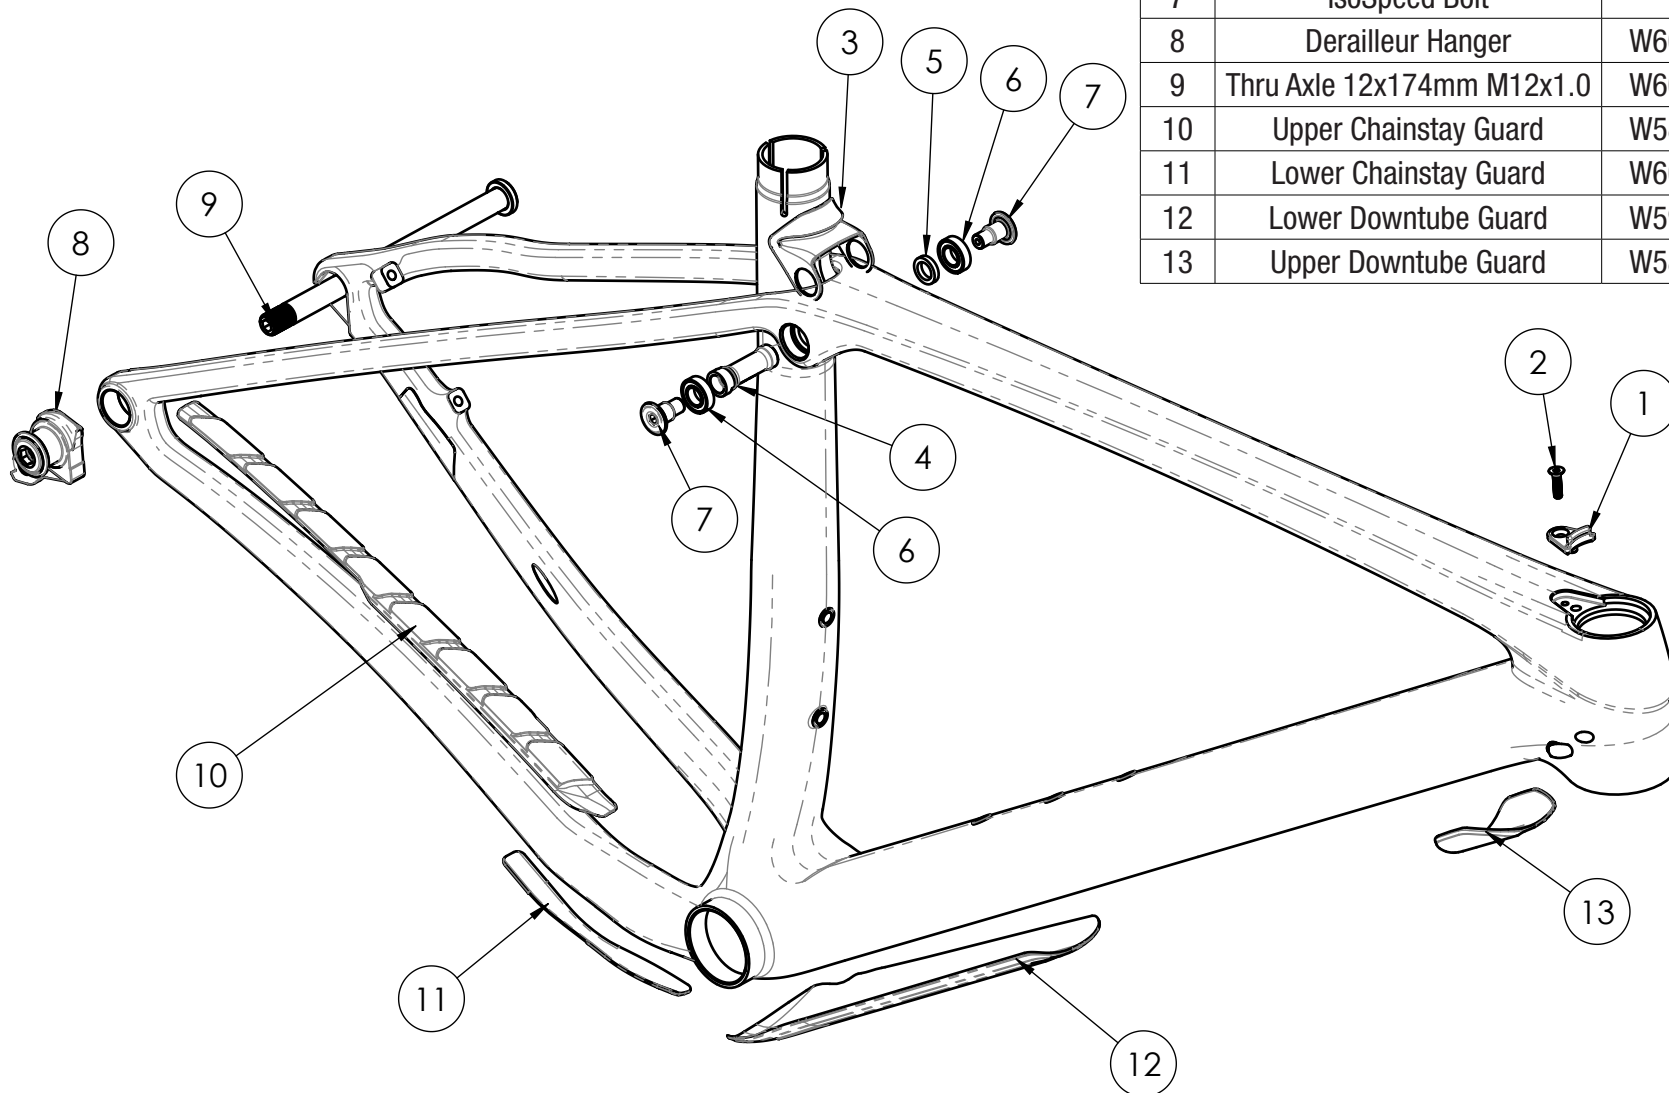

TREK

Product Support

MY21 Procaliber Parts Quick Reference

Page 1 of 3

PROCALIBER

Item	Description	Part Number	Qty	Note
1	Knock Block Frame Chip	536723 (kit)	1	
2	M4x16mm Bolt		1	
3	IsoSpeed Grommet	W599977	1	
4	Pivot Sleeve	525638 (kit)	1	
5	IsoSpeed Washer		1	
6	IsoSpeed Bearing		2	
7	IsoSpeed Bolt		2	8Nm
8	Derailleur Hanger	W600660	1	25Nm
9	Thru Axle 12x174mm M12x1.0	W600321	1	10Nm
10	Upper Chainstay Guard	W582883	1	
11	Lower Chainstay Guard	W600295	1	
12	Lower Downtube Guard	W599975	1	
13	Upper Downtube Guard	W582884	1	

Product Support MY21 Procaliber Parts Quick Reference

INSTALL PLUG ON DS HOLE IF DROPPER POST NOT USED

HOUSING TYPE	COLOR
REAR BRAKE	GREEN
REAR SHIFT	ORANGE
DROPPER POST	BLACK