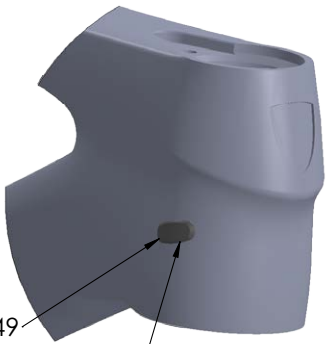

TREK

Product Support

MY21 Procaliber Parts Quick Reference

Page 1 of 3

PROCALIBER

Item	Description	Part Number	Qty	Note
1	Knock Block Frame Chip	536723 (kit)	1	
2	M4x16mm Bolt		1	
3	IsoSpeed Grommet	W599977	1	
4	Pivot Sleeve	525638 (kit)	1	
5	IsoSpeed Washer		1	
6	IsoSpeed Bearing		2	
7	IsoSpeed Bolt		2	8Nm
8	Derailleur Hanger	W600660	1	25Nm
9	Thru Axle 12x174mm M12x1.0	W600321	1	10Nm
10	Upper Chainstay Guard	W582883	1	
11	Lower Chainstay Guard	W600295	1	
12	Lower Downtube Guard	W599975	1	
13	Upper Downtube Guard	W582884	1	

Product Support MY21 Procaliber Parts Quick Reference

INSTALL PLUG ON DS HOLE IF DROPPER POST NOT USED

HOUSING TYPE	COLOR
REAR BRAKE	GREEN
REAR SHIFT	ORANGE
DROPPER POST	BLACK