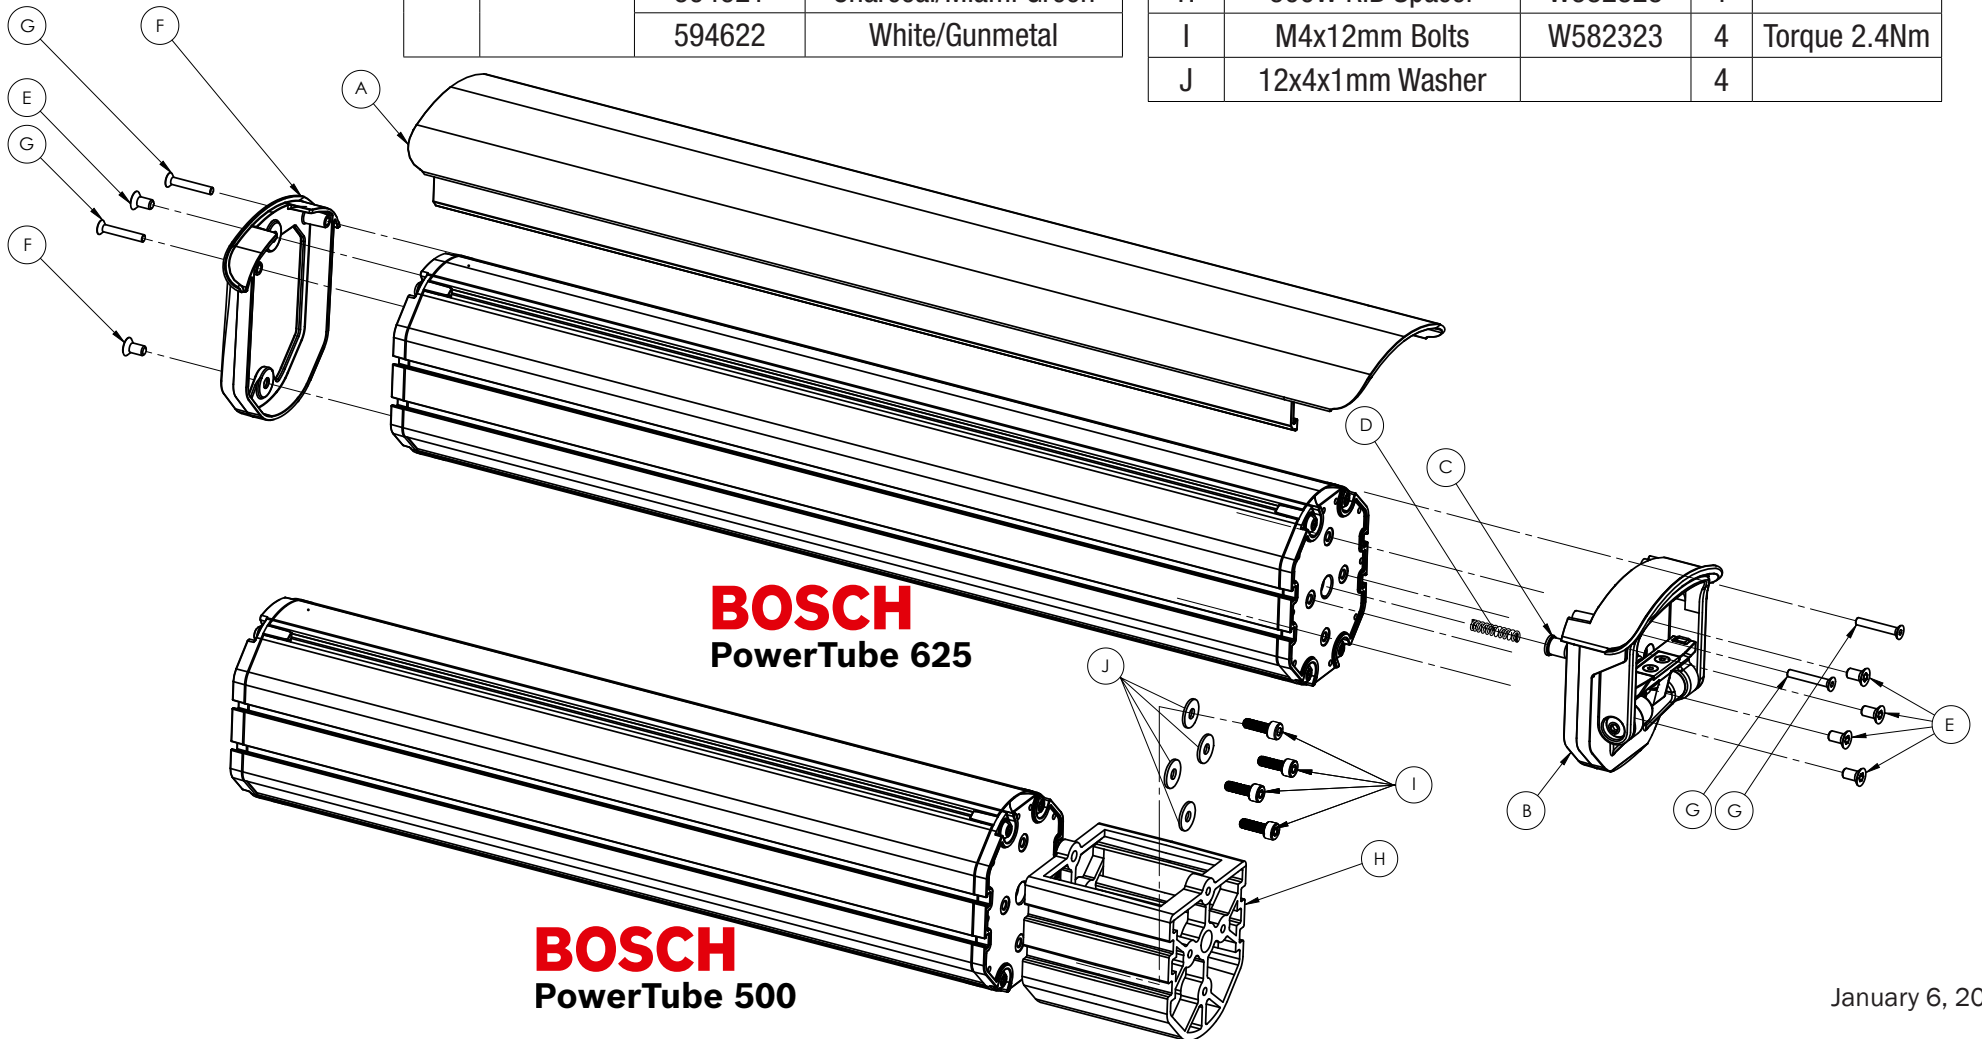

Product Support

MY20 Powerfly Hardtail Parts Quick Reference

Item	Description	Part Number	Qty	Note
17	Lower Frame Bracket	580066	1	
18	Lower Docking Bracket	584097	1	
19	Battery Assembly	See Next Page		
20	M5x16mm Bolt	579247	4	Torque 5Nm
21	Ejector Assembly	579324	1	
22	M4x8mm Bolt	579247	2	Torque 2Nm
23	Upper Docking Bracket	584097	1	
24	Battery Bumper	579326	2	
25	ABUS Lock Core	W562311	1	
26	Upper Frame Bracket	580066	1	
27	15x5.3x2mm Washer	579247	2	
28	M5x15mm Security Torx	599883	4	Torque 5Nm Apply Grease to Head
29	M5 Locking Nut	599883	4	

Item	Description	Part Number	Qty	Note
B	Handle Assembly	572657	1	
C	Spring Cap	572657	1	
D	Battery Handle Spring	W577275	1	
E	M4x8mm Bolt	579092	6	Torque 2.4Nm
F	Lower Battery Cover	W555588	1	
G	M3x20mm Bolt	579092	4	
H	500W RIB Spacer	W582323	1	
I	M4x12mm Bolts	W582323	4	Torque 2.4Nm
J	12x4x1mm Washer		4	