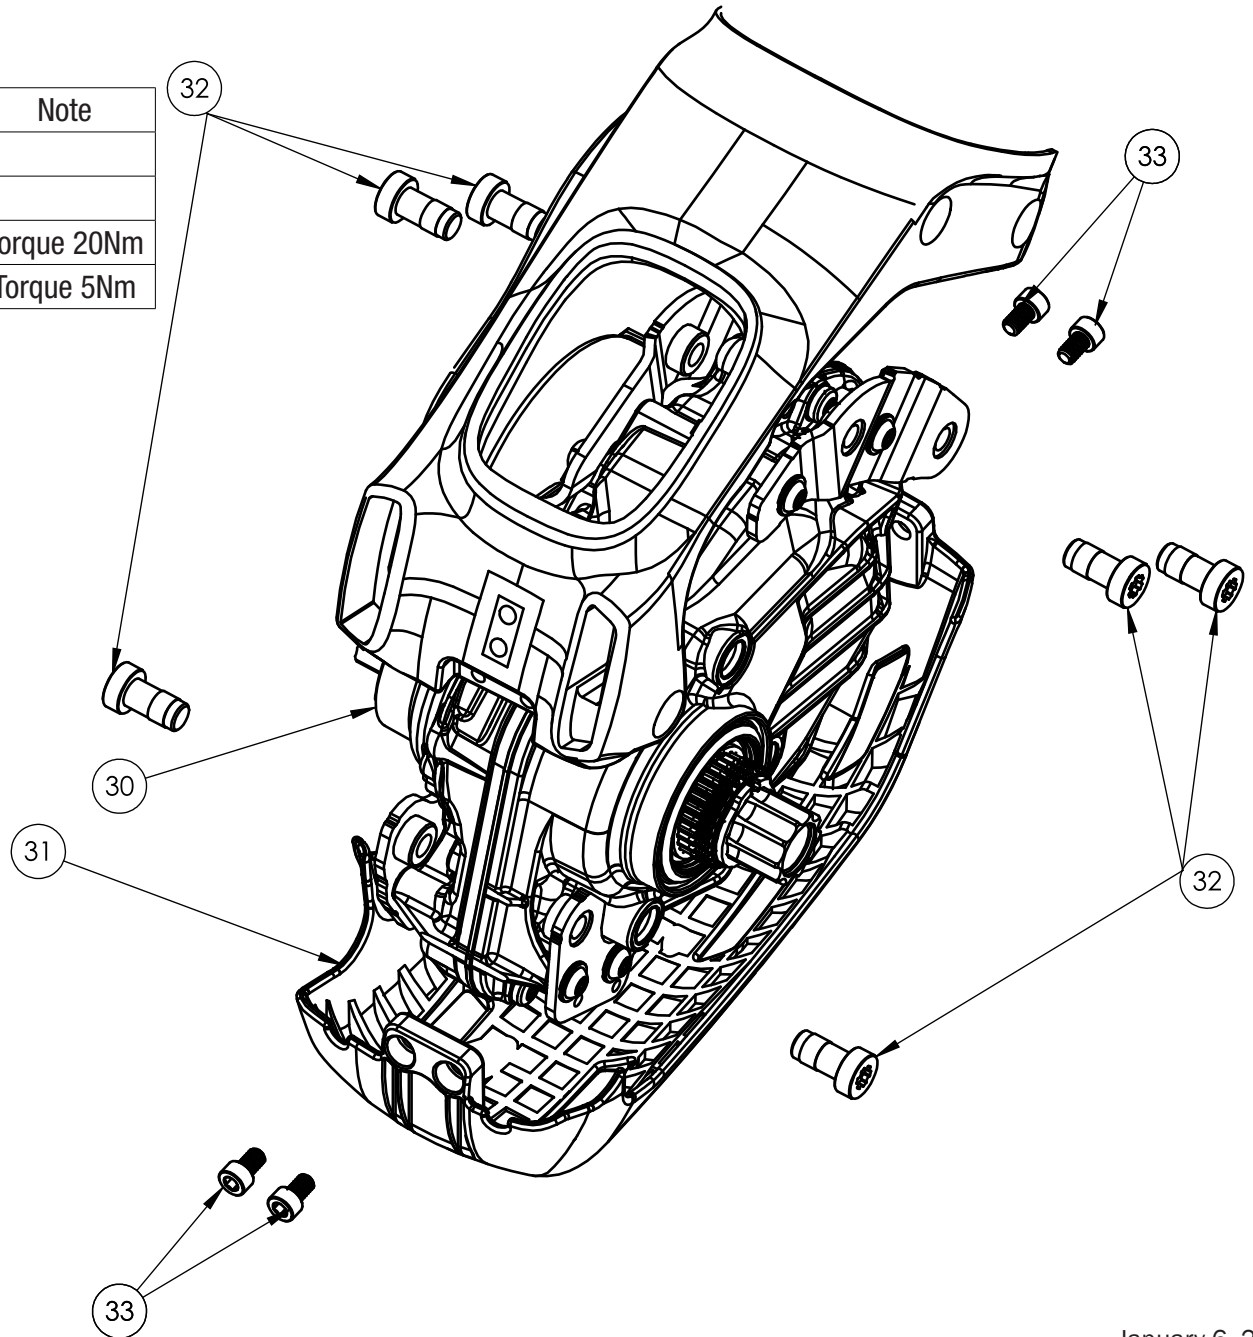

Product Support

MY20 Powerfly Hardtail Parts Quick Reference

Item	Description	Part Number	Qty	Note
30	Bosch Drive Unit, Gen 4	Bosch	1	
31	Motor Armor	W599039	1	
32	Drive Unit Bolt, M8x16mm TX40	Bosch	1	Torque 20Nm
33	M5x8mm Bolt	559660 (kit)	2	Torque 5Nm