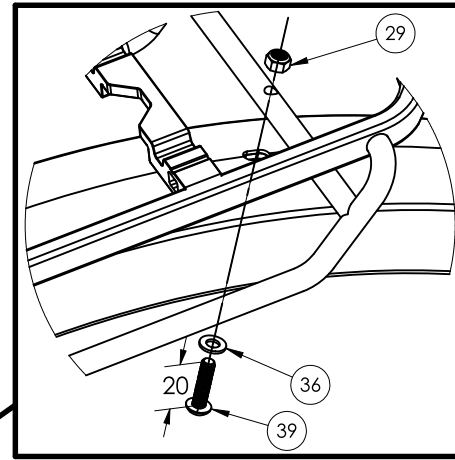

Item	Description	Part Number	Qty	Note
B	Handle Assembly	572657	1	
C	Spring Cap	572657	1	
D	Battery Handle Spring	W577275	1	
E	M4x8mm Bolt	579092	6	Torque 2.4Nm
F	Lower Battery Cover	W555588	1	
G	M3x20mm Bolt	579092	4	
H	500W RIB Spacer	W582323	1	
I	M4x12mm Bolts	W582323	4	Torque 2.4Nm
J	12x4x1mm Washer		4	

Product Support

MY20 Powerfly Hardtail Parts Quick Reference

Item	Description	Part Number	Qty	Note
30	Bosch Drive Unit, Gen 4	Bosch	1	
31	Motor Armor	W599039	1	
32	Drive Unit Bolt, M8x16mm TX40	Bosch	1	Torque 20Nm
33	M5x8mm Bolt	559660 (kit)	2	Torque 5Nm

Product Support

MY20 Powerfly Hardtail Parts Quick Reference

Item	Description	Part Number	Qty	Note
29	M5 Locking Nut	601265	2	
34	29" Powerfly Rear Fender	W583413	1	
35	Powerfly Rear Rack	W583411	1	
36	5x10x1mm Washer	601265	6	
37	5x10x7.5mm Spacer		1	
38	M5x14mm Bolt		2	torque?
39	M5x20mm Bolt		4	torque?