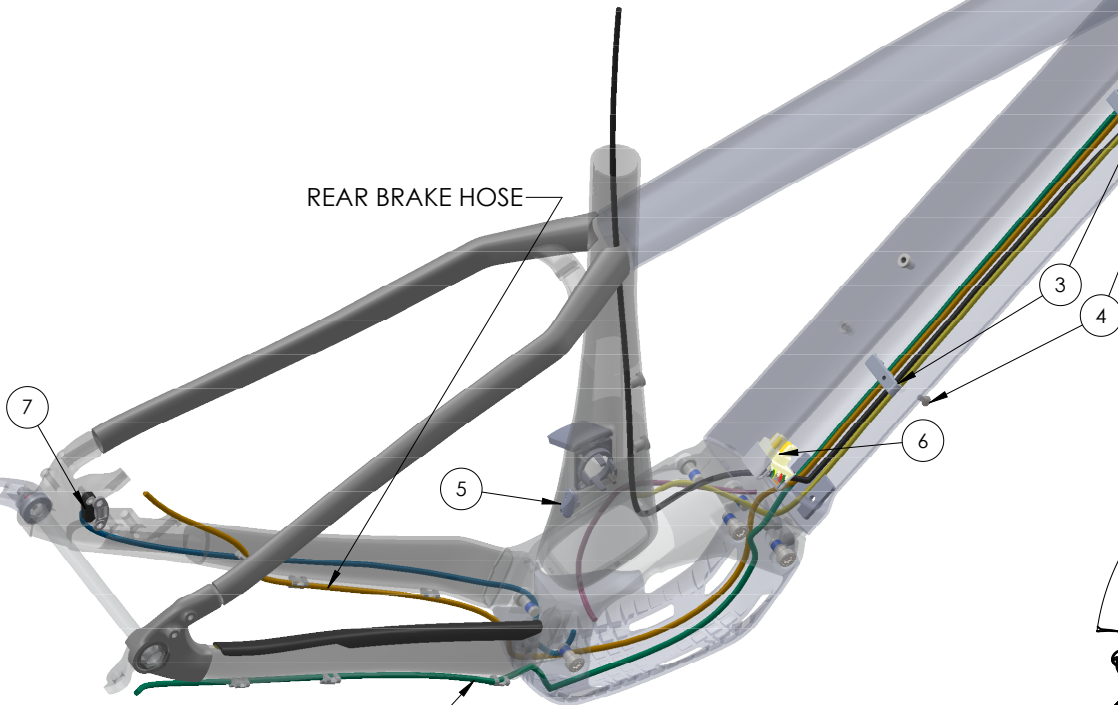

TREK

Product Support

MY20 Powerfly Hardtail Parts Quick Reference

Page 1 of 10

POWERFLY

Product Support

MY20 Powerfly Hardtail Parts Quick Reference

Item	Description	Part Number	Qty	Note
1A	Headtube Cable Guide	W562775	2	
2A	M3x12mm Bolt	W524884	2	
1B	Headtube Cable Guide	W513980	2	
2B	M4x16mm Bolt	W532763	2	
3	Internal DT Guide	580067	2	
4	DT Guide Bolt		2	
5	Tail Light Plug	W334049	1	
6	Bosch Power Cable	Bosch	1	
7	Integrated Speed Sensor	W582244	1	

REAR BRAKE HOSE

REAR DERAILLEUR ROUTE

SIZES L,XL

SIZES XS,S,M,M WSD

Product Support

Item	Description	Part Number	Qty	Note
9	Chainstay Guard	W591958	1	
10	Thru Axle, Boost 148	W565791	1	Torque 10Nm 174.5mm Length M12x1.75 Threading
11	Derailleur Hanger Nut	W318004	1	Torque 23Nm
12	Derailleur Hanger	W572370	1	

Product Support

MY20 Powerfly Hardtail Parts Quick Reference

Item	Description	Part Number	Qty	Note
13	M3x10mm Bolt	W593445	2	Torque 1.2Nm
14	Bosch Charging Socket	Bosch	1	
15	Charge Port Frame	W593445	1	
16	Charge Port Cover			

2X DROPOUT MOUNT

Product Support

MY20 Powerfly Hardtail Parts Quick Reference

Item	Description	Part Number	Qty	Note
46A	29" Powerfly Front Fender	601257	1	Fender and parts are only compatible with the originally equipped SR SUNTOUR fork.
47A	29" Fender Strut		1	
46B	27.5" Powerfly Front Fender	601256	1	
47B	27.5" Fender Strut		1	
48	M5x10x1mm Washer	601267	1	
49	M5x8mm Bolt		3	
50	M5x10mm Bolt		1	