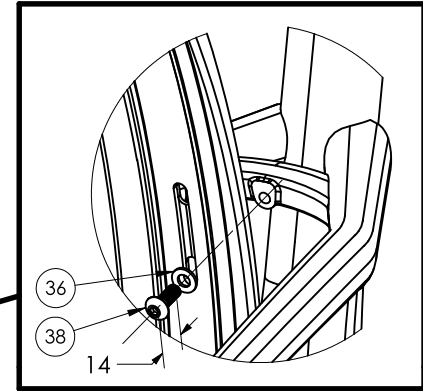

REAR BRAKE HOSE

REAR DERAILLEUR ROUTE

SIZES L,XL

SIZES XS,S,M,M WSD

Product Support

Item	Description	Part Number	Qty	Note
9	Chainstay Guard	W591958	1	
10	Thru Axle, Boost 148	W565791	1	Torque 10Nm 174.5mm Length M12x1.75 Threading
11	Derailleur Hanger Nut	W318004	1	Torque 23Nm
12	Derailleur Hanger	W572370	1	

Item	Description	Part Number	Qty	Note
B	Handle Assembly	572657	1	
C	Spring Cap	572657	1	
D	Battery Handle Spring	W577275	1	
E	M4x8mm Bolt	579092	6	Torque 2.4Nm
F	Lower Battery Cover	W555588	1	
G	M3x20mm Bolt	579092	4	
H	500W RIB Spacer	W582323	1	
I	M4x12mm Bolts	W582323	4	Torque 2.4Nm
J	12x4x1mm Washer		4	

Product Support

MY20 Powerfly Hardtail Parts Quick Reference

Item	Description	Part Number	Qty	Note
30	Bosch Drive Unit, Gen 4	Bosch	1	
31	Motor Armor	W599039	1	
32	Drive Unit Bolt, M8x16mm TX40	Bosch	1	Torque 20Nm
33	M5x8mm Bolt	559660 (kit)	2	Torque 5Nm

Product Support

MY20 Powerfly Hardtail Parts Quick Reference

Item	Description	Part Number	Qty	Note
29	M5 Locking Nut	601265	2	
34	29" Powerfly Rear Fender	W583413	1	
35	Powerfly Rear Rack	W583411	1	
36	5x10x1mm Washer	601265	6	
37	5x10x7.5mm Spacer		1	
38	M5x14mm Bolt		2	torque?
39	M5x20mm Bolt		4	torque?