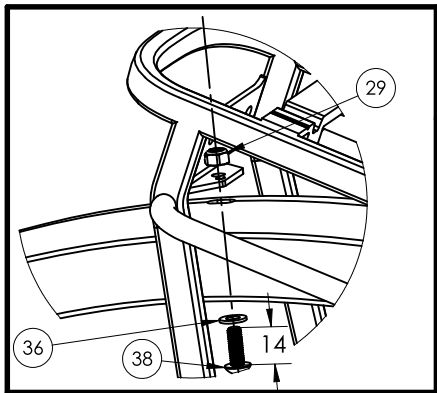

REAR BRAKE HOSE

REAR DERAILLEUR ROUTE

SIZES L,XL

SIZES XS,S,M,M WSD

Product Support

Item	Description	Part Number	Qty	Note
9	Chainstay Guard	W591958	1	
10	Thru Axle, Boost 148	W565791	1	Torque 10Nm 174.5mm Length M12x1.75 Threading
11	Derailleur Hanger Nut	W318004	1	Torque 23Nm
12	Derailleur Hanger	W572370	1	

Item	Description	Part Number	Qty	Note
B	Handle Assembly	572657	1	
C	Spring Cap	572657	1	
D	Battery Handle Spring	W577275	1	
E	M4x8mm Bolt	579092	6	Torque 2.4Nm
F	Lower Battery Cover	W555588	1	
G	M3x20mm Bolt	579092	4	
H	500W RIB Spacer	W582323	1	
I	M4x12mm Bolts	W582323	4	Torque 2.4Nm
J	12x4x1mm Washer		4	

Product Support

MY20 Powerfly Hardtail Parts Quick Reference

Item	Description	Part Number	Qty	Note
30	Bosch Drive Unit, Gen 4	Bosch	1	
31	Motor Armor	W599039	1	
32	Drive Unit Bolt, M8x16mm TX40	Bosch	1	Torque 20Nm
33	M5x8mm Bolt	559660 (kit)	2	Torque 5Nm

Product Support

MY20 Powerfly Hardtail Parts Quick Reference

Item	Description	Part Number	Qty	Note
29	M5 Locking Nut	601265	2	
34	29" Powerfly Rear Fender	W583413	1	
35	Powerfly Rear Rack	W583411	1	
36	5x10x1mm Washer	601265	6	
37	5x10x7.5mm Spacer		1	
38	M5x14mm Bolt		2	torque?
39	M5x20mm Bolt		4	torque?