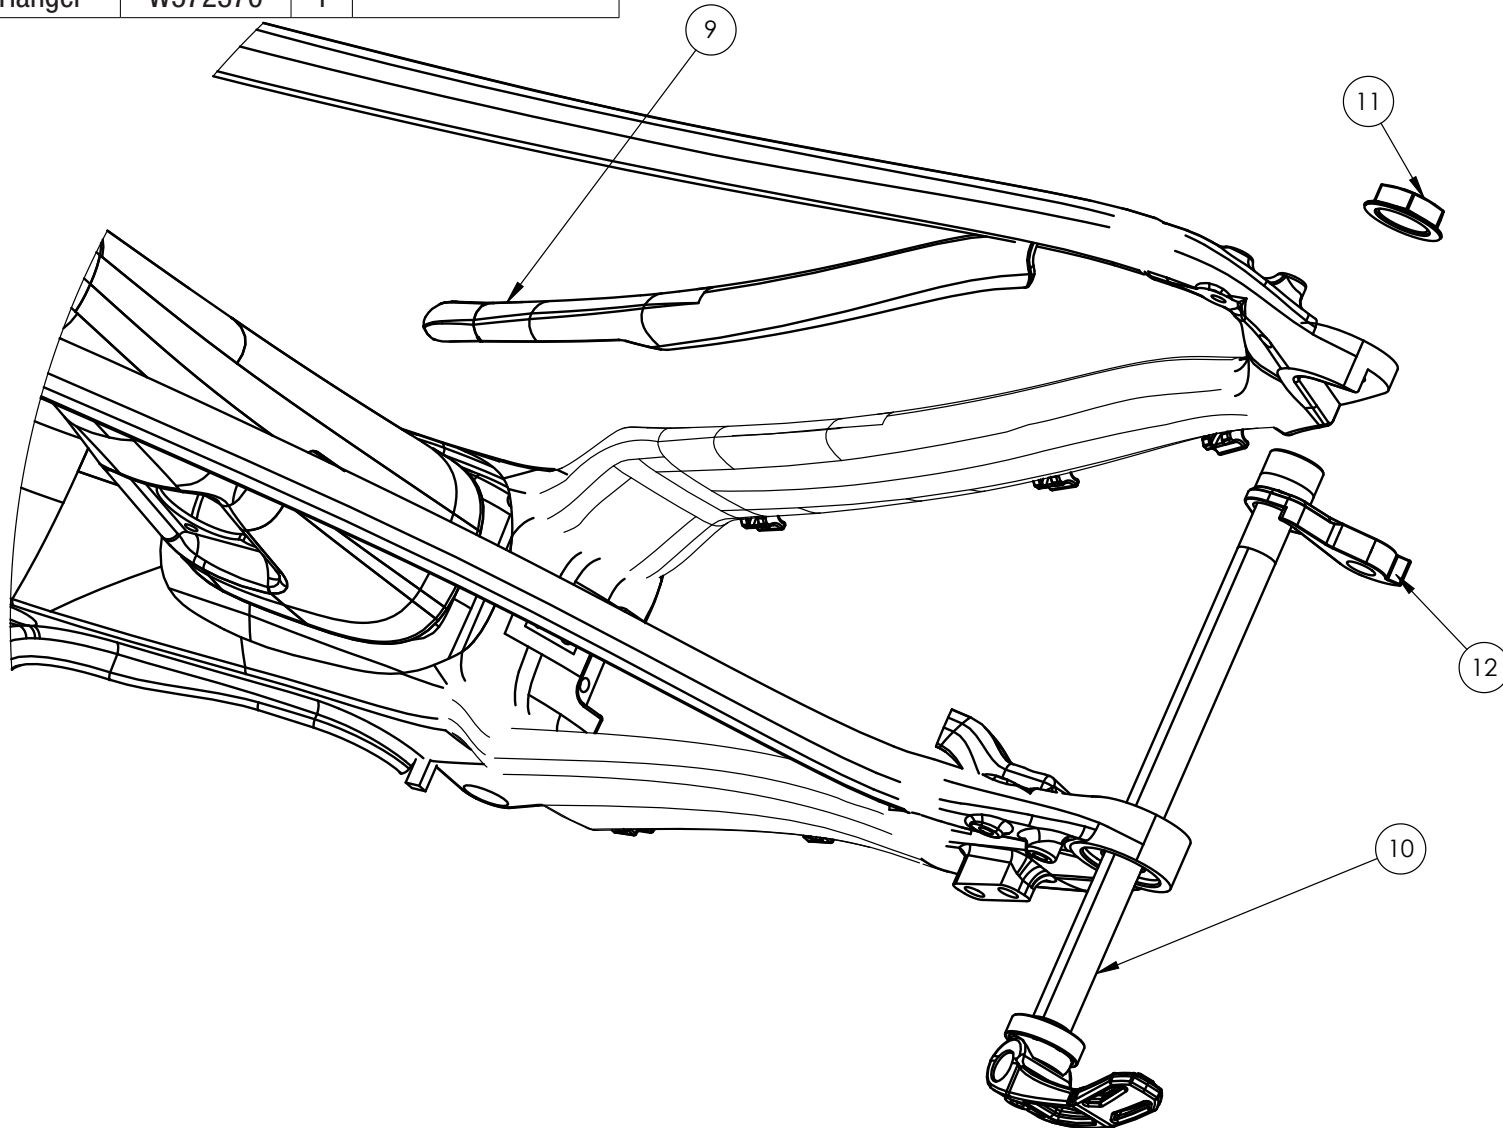

TREK

Product Support

MY20 Powerfly Hardtail Parts Quick Reference

Page 1 of 10

POWERFLY

Product Support

MY20 Powerfly Hardtail Parts Quick Reference

Item	Description	Part Number	Qty	Note
1A	Headtube Cable Guide	W562775	2	
2A	M3x12mm Bolt	W524884	2	
1B	Headtube Cable Guide	W513980	2	
2B	M4x16mm Bolt	W532763	2	
3	Internal DT Guide	580067	2	
4	DT Guide Bolt		2	
5	Tail Light Plug	W334049	1	
6	Bosch Power Cable	Bosch	1	
7	Integrated Speed Sensor	W582244	1	

REAR BRAKE HOSE

REAR DERAILLEUR ROUTE

SIZES L,XL

SIZES XS,S,M,M WSD

Product Support

Item	Description	Part Number	Qty	Note
9	Chainstay Guard	W591958	1	
10	Thru Axle, Boost 148	W565791	1	Torque 10Nm 174.5mm Length M12x1.75 Threading
11	Derailleur Hanger Nut	W318004	1	Torque 23Nm
12	Derailleur Hanger	W572370	1	

Product Support

MY20 Powerfly Hardtail Parts Quick Reference

Item	Description	Part Number	Qty	Note
13	M3x10mm Bolt	W593445	2	Torque 1.2Nm
14	Bosch Charging Socket	Bosch	1	
15	Charge Port Frame	W593445	1	
16	Charge Port Cover			