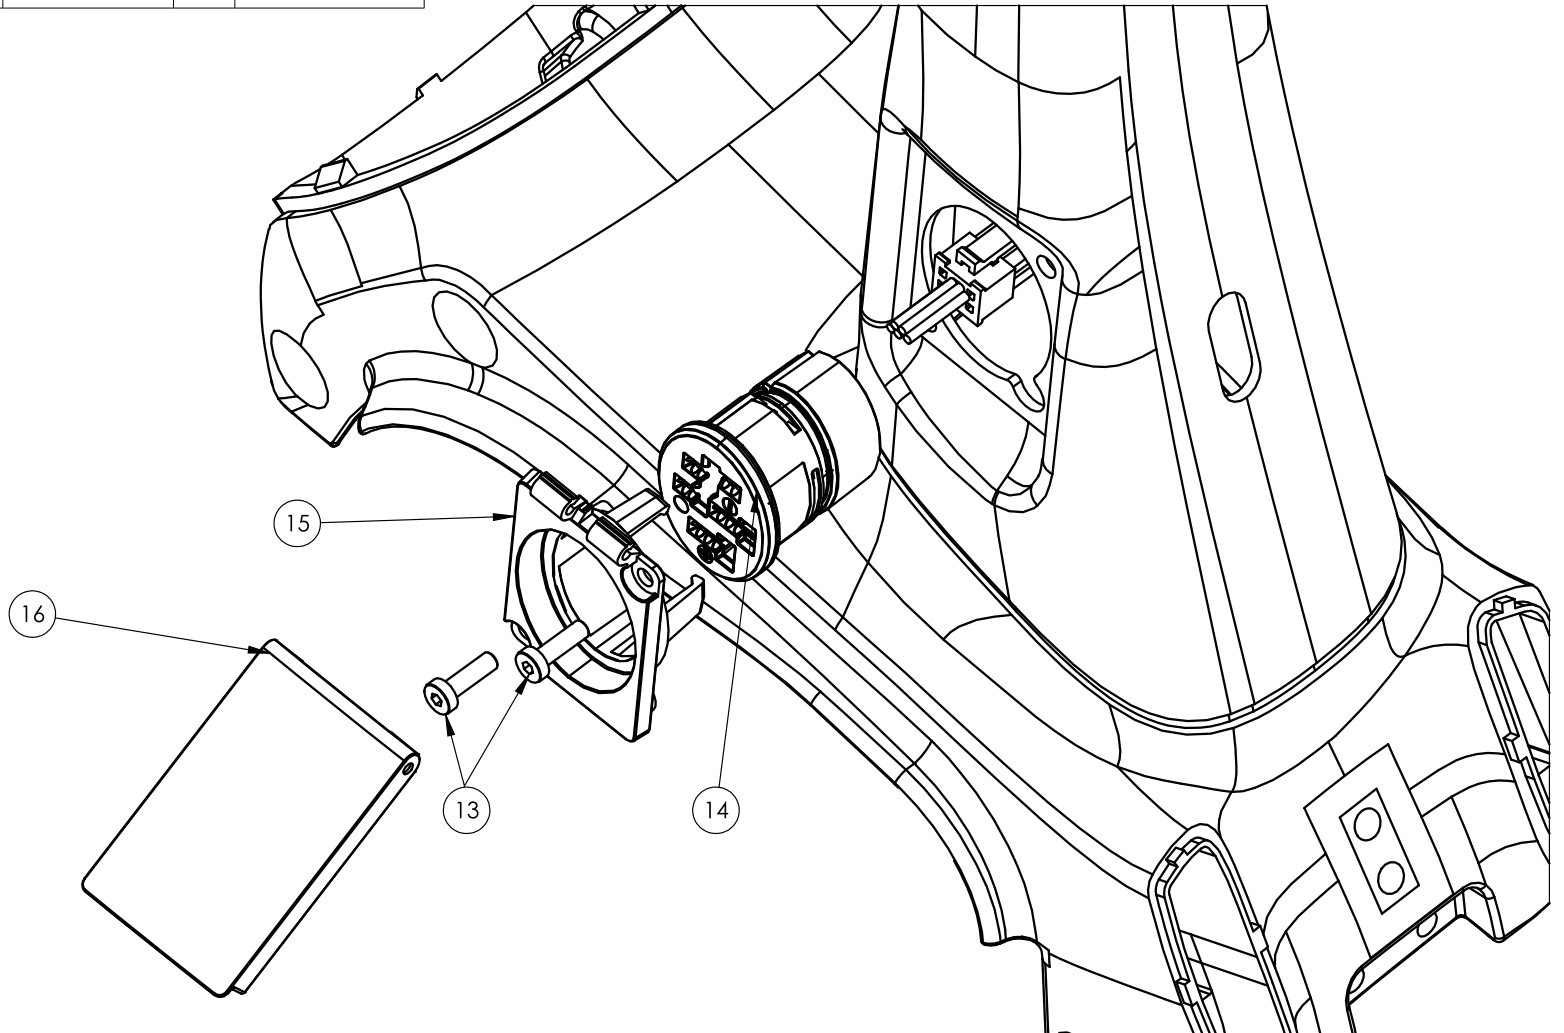

Product Support

MY20 Powerfly Hardtail Parts Quick Reference

Item	Description	Part Number	Qty	Note
13	M3x10mm Bolt	W593445	2	Torque 1.2Nm
14	Bosch Charging Socket	Bosch	1	
15	Charge Port Frame	W593445	1	
16	Charge Port Cover