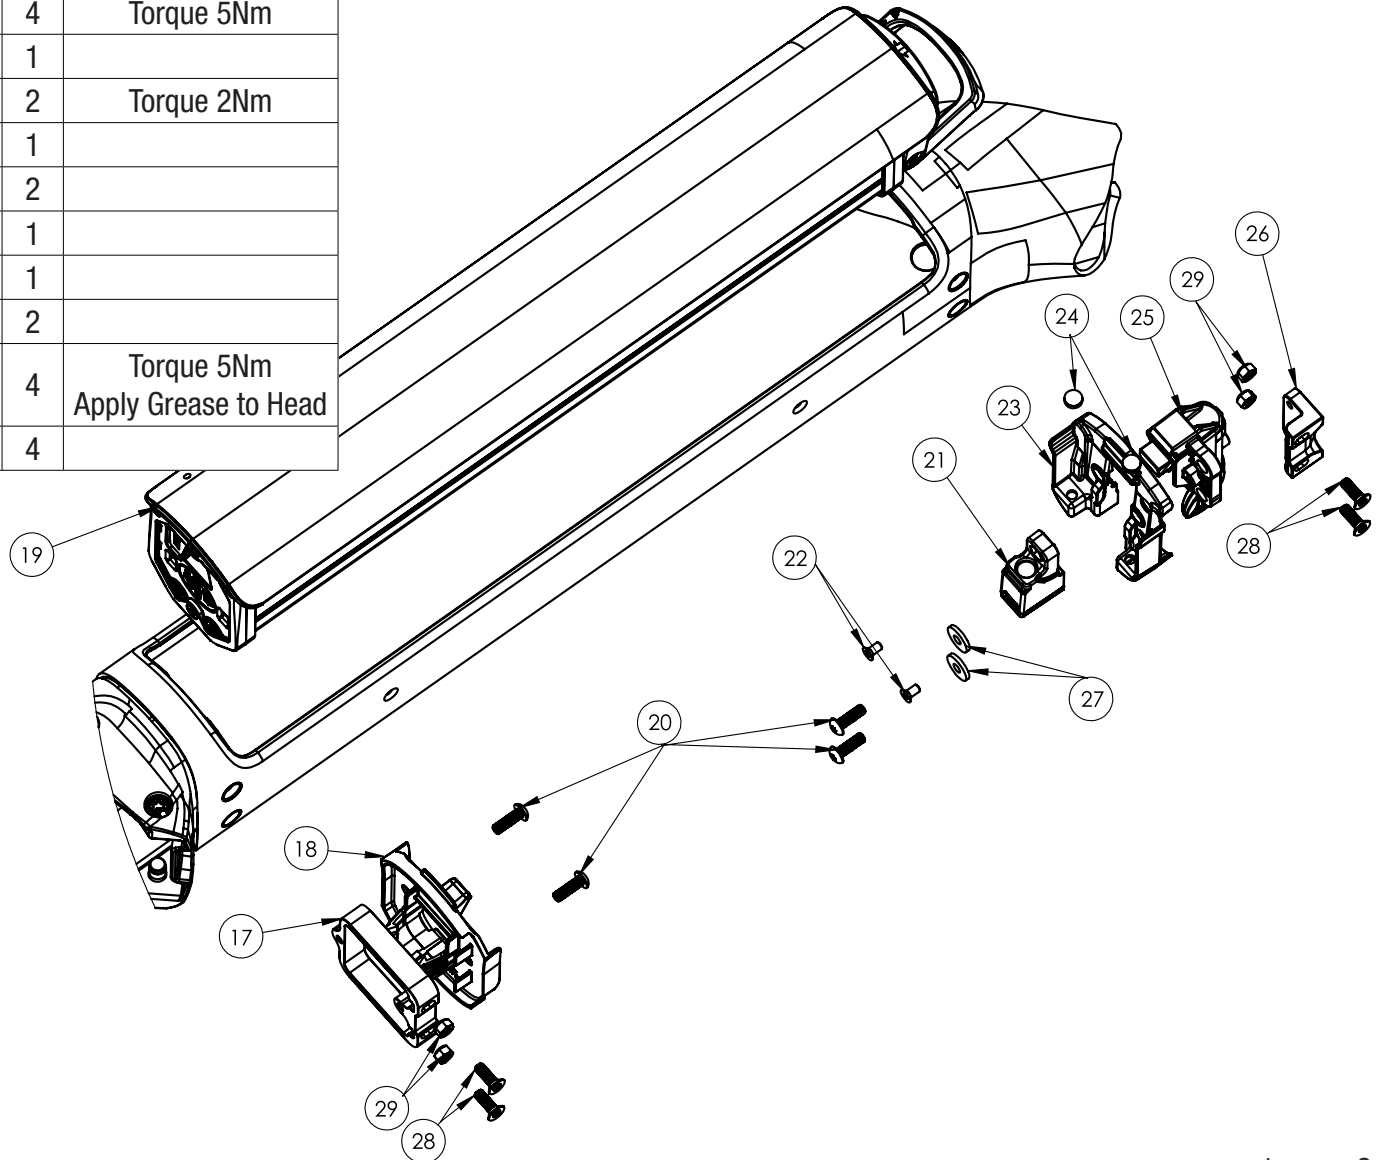

REAR BRAKE HOSE

REAR DERAILLEUR ROUTE

SIZES L,XL

SIZES XS,S,M,M WSD

Product Support

Item	Description	Part Number	Qty	Note
9	Chainstay Guard	W591958	1	
10	Thru Axle, Boost 148	W565791	1	Torque 10Nm 174.5mm Length M12x1.75 Threading
11	Derailleur Hanger Nut	W318004	1	Torque 23Nm
12	Derailleur Hanger	W572370	1	

Product Support

MY20 Powerfly Hardtail Parts Quick Reference

Item	Description	Part Number	Qty	Note
13	M3x10mm Bolt	W593445	2	Torque 1.2Nm
14	Bosch Charging Socket	Bosch	1	
15	Charge Port Frame	W593445	1	
16	Charge Port Cover			

Product Support

MY20 Powerfly Hardtail Parts Quick Reference

Item	Description	Part Number	Qty	Note
17	Lower Frame Bracket	580066	1	
18	Lower Docking Bracket	584097	1	
19	Battery Assembly	See Next Page		
20	M5x16mm Bolt	579247	4	Torque 5Nm
21	Ejector Assembly	579324	1	
22	M4x8mm Bolt	579247	2	Torque 2Nm
23	Upper Docking Bracket	584097	1	
24	Battery Bumper	579326	2	
25	ABUS Lock Core	W562311	1	
26	Upper Frame Bracket	580066	1	
27	15x5.3x2mm Washer	579247	2	
28	M5x15mm Security Torx	599883	4	Torque 5Nm Apply Grease to Head
29	M5 Locking Nut	599883	4	

Item	Description	Part Number	Qty	Note
B	Handle Assembly	572657	1	
C	Spring Cap	572657	1	
D	Battery Handle Spring	W577275	1	
E	M4x8mm Bolt	579092	6	Torque 2.4Nm
F	Lower Battery Cover	W555588	1	
G	M3x20mm Bolt	579092	4	
H	500W RIB Spacer	W582323	1	
I	M4x12mm Bolts	W582323	4	Torque 2.4Nm
J	12x4x1mm Washer		4	