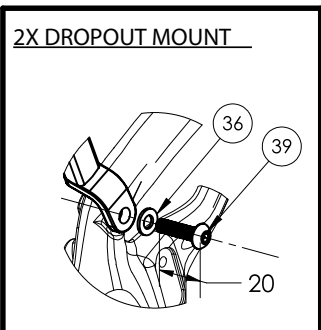

Product Support

MY20 Powerfly Hardtail Parts Quick Reference

Item	Description	Part Number	Qty	Note
29	M5 Locking Nut	601265	2	
34	29" Powerfly Rear Fender	W583413	1	
35	Powerfly Rear Rack	W583411	1	
36	5x10x1mm Washer	601265	6	
37	5x10x7.5mm Spacer		1	
38	M5x14mm Bolt		2	torque?
39	M5x20mm Bolt		4	torque?