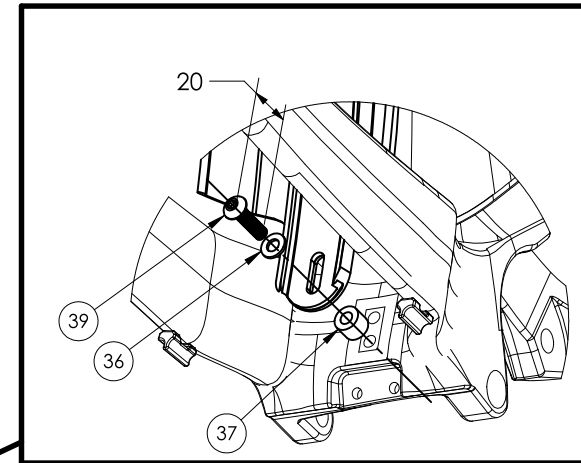

Product Support

MY20 Powerfly Hardtail Parts Quick Reference

Item	Description	Part Number	Qty	Note
29	M5 Locking Nut	601265	2	
34	29" Powerfly Rear Fender	W583413	1	
35	Powerfly Rear Rack	W583411	1	
36	5x10x1mm Washer	601265	6	
37	5x10x7.5mm Spacer		1	
38	M5x14mm Bolt		2	torque?
39	M5x20mm Bolt		4	torque?