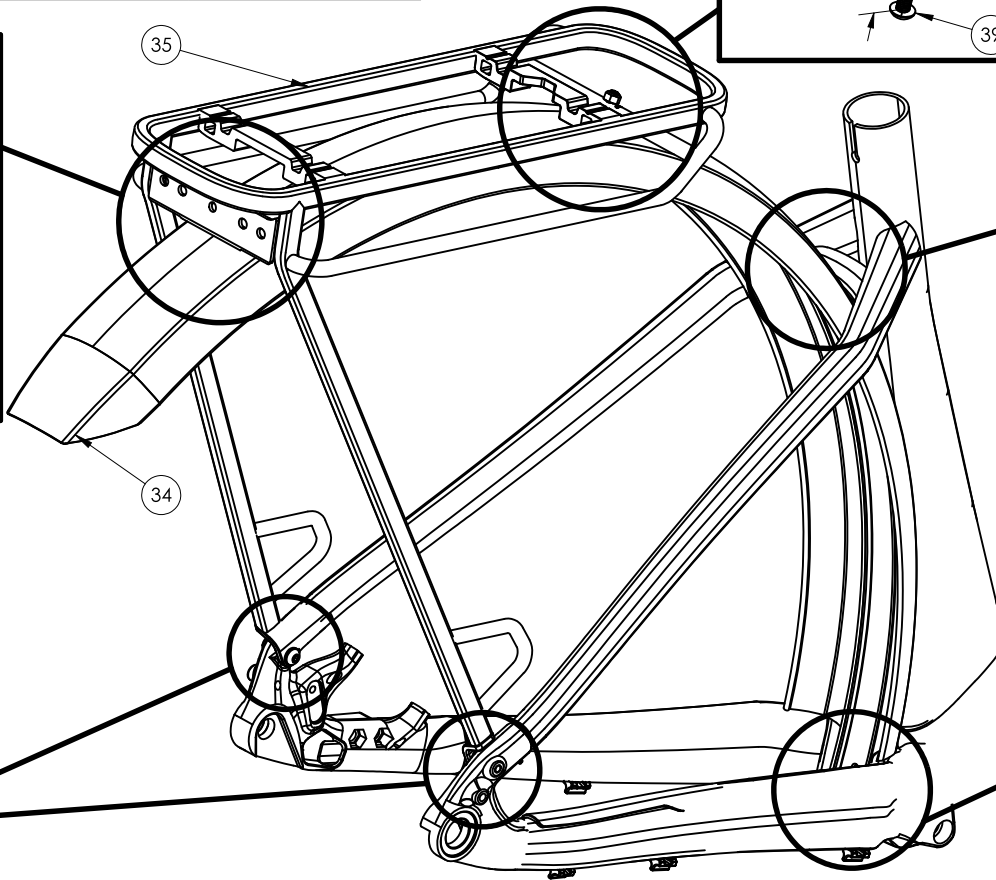

Product Support

MY20 Powerfly Hardtail Parts Quick Reference

Item	Description	Part Number	Qty	Note
29	M5 Locking Nut	601265	2	
34	29" Powerfly Rear Fender	W583413	1	
35	Powerfly Rear Rack	W583411	1	
36	5x10x1mm Washer	601265	6	
37	5x10x7.5mm Spacer		1	
38	M5x14mm Bolt		2	torque?
39	M5x20mm Bolt		4	torque?