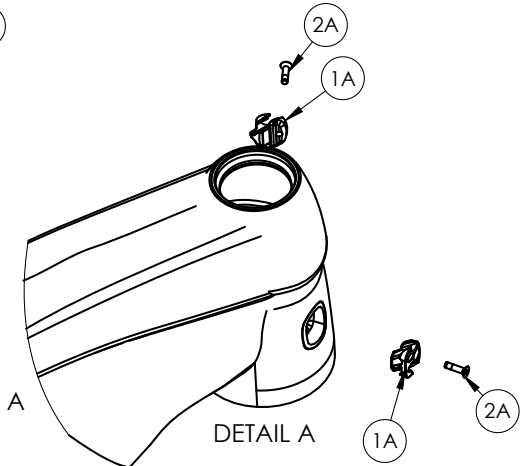

TREK

Product Support

MY20 Powerfly Hardtail Parts Quick Reference

Page 1 of 10

POWERFLY

Product Support

MY20 Powerfly Hardtail Parts Quick Reference

Item	Description	Part Number	Qty	Note
1A	Headtube Cable Guide	W562775	2	
2A	M3x12mm Bolt	W524884	2	
1B	Headtube Cable Guide	W513980	2	
2B	M4x16mm Bolt	W532763	2	
3	Internal DT Guide	580067	2	
4	DT Guide Bolt		2	
5	Tail Light Plug	W334049	1	
6	Bosch Power Cable	Bosch	1	
7	Integrated Speed Sensor	W582244	1	

REAR BRAKE HOSE

REAR DERAILLEUR ROUTE

SIZES L,XL

SIZES XS,S,M,M WSD

Product Support

Item	Description	Part Number	Qty	Note
9	Chainstay Guard	W591958	1	
10	Thru Axle, Boost 148	W565791	1	Torque 10Nm 174.5mm Length M12x1.75 Threading
11	Derailleur Hanger Nut	W318004	1	Torque 23Nm
12	Derailleur Hanger	W572370	1	

Product Support

MY20 Powerfly Hardtail Parts Quick Reference

Item	Description	Part Number	Qty	Note
13	M3x10mm Bolt	W593445	2	Torque 1.2Nm
14	Bosch Charging Socket	Bosch	1	
15	Charge Port Frame	W593445	1	
16	Charge Port Cover			

Item	Description	Part Number	Qty	Note
B	Handle Assembly	572657	1	
C	Spring Cap	572657	1	
D	Battery Handle Spring	W577275	1	
E	M4x8mm Bolt	579092	6	Torque 2.4Nm
F	Lower Battery Cover	W555588	1	
G	M3x20mm Bolt	579092	4	
H	500W RIB Spacer	W582323	1	
I	M4x12mm Bolts	W582323	4	Torque 2.4Nm
J	12x4x1mm Washer		4	