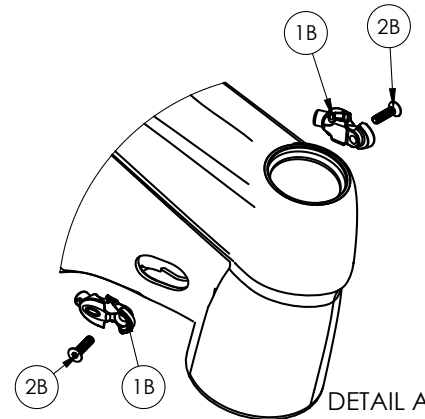

TREK

Product Support

MY20 Powerfly Hardtail Parts Quick Reference

Page 1 of 10

POWERFLY

Product Support

MY20 Powerfly Hardtail Parts Quick Reference

Item	Description	Part Number	Qty	Note
1A	Headtube Cable Guide	W562775	2	
2A	M3x12mm Bolt	W524884	2	
1B	Headtube Cable Guide	W513980	2	
2B	M4x16mm Bolt	W532763	2	
3	Internal DT Guide	580067	2	
4	DT Guide Bolt		2	
5	Tail Light Plug	W334049	1	
6	Bosch Power Cable	Bosch	1	
7	Integrated Speed Sensor	W582244	1	

REAR BRAKE HOSE

REAR DERAILLEUR ROUTE

SIZES L,XL

SIZES XS,S,M,M WSD

Product Support

Item	Description	Part Number	Qty	Note
9	Chainstay Guard	W591958	1	
10	Thru Axle, Boost 148	W565791	1	Torque 10Nm 174.5mm Length M12x1.75 Threading
11	Derailleur Hanger Nut	W318004	1	Torque 23Nm
12	Derailleur Hanger	W572370	1	

Product Support

MY20 Powerfly Hardtail Parts Quick Reference

Item	Description	Part Number	Qty	Note
13	M3x10mm Bolt	W593445	2	Torque 1.2Nm
14	Bosch Charging Socket	Bosch	1	
15	Charge Port Frame	W593445	1	
16	Charge Port Cover			

Item	Description	Part Number	Qty	Note
B	Handle Assembly	572657	1	
C	Spring Cap	572657	1	
D	Battery Handle Spring	W577275	1	
E	M4x8mm Bolt	579092	6	Torque 2.4Nm
F	Lower Battery Cover	W555588	1	
G	M3x20mm Bolt	579092	4	
H	500W RIB Spacer	W582323	1	
I	M4x12mm Bolts	W582323	4	Torque 2.4Nm
J	12x4x1mm Washer		4	