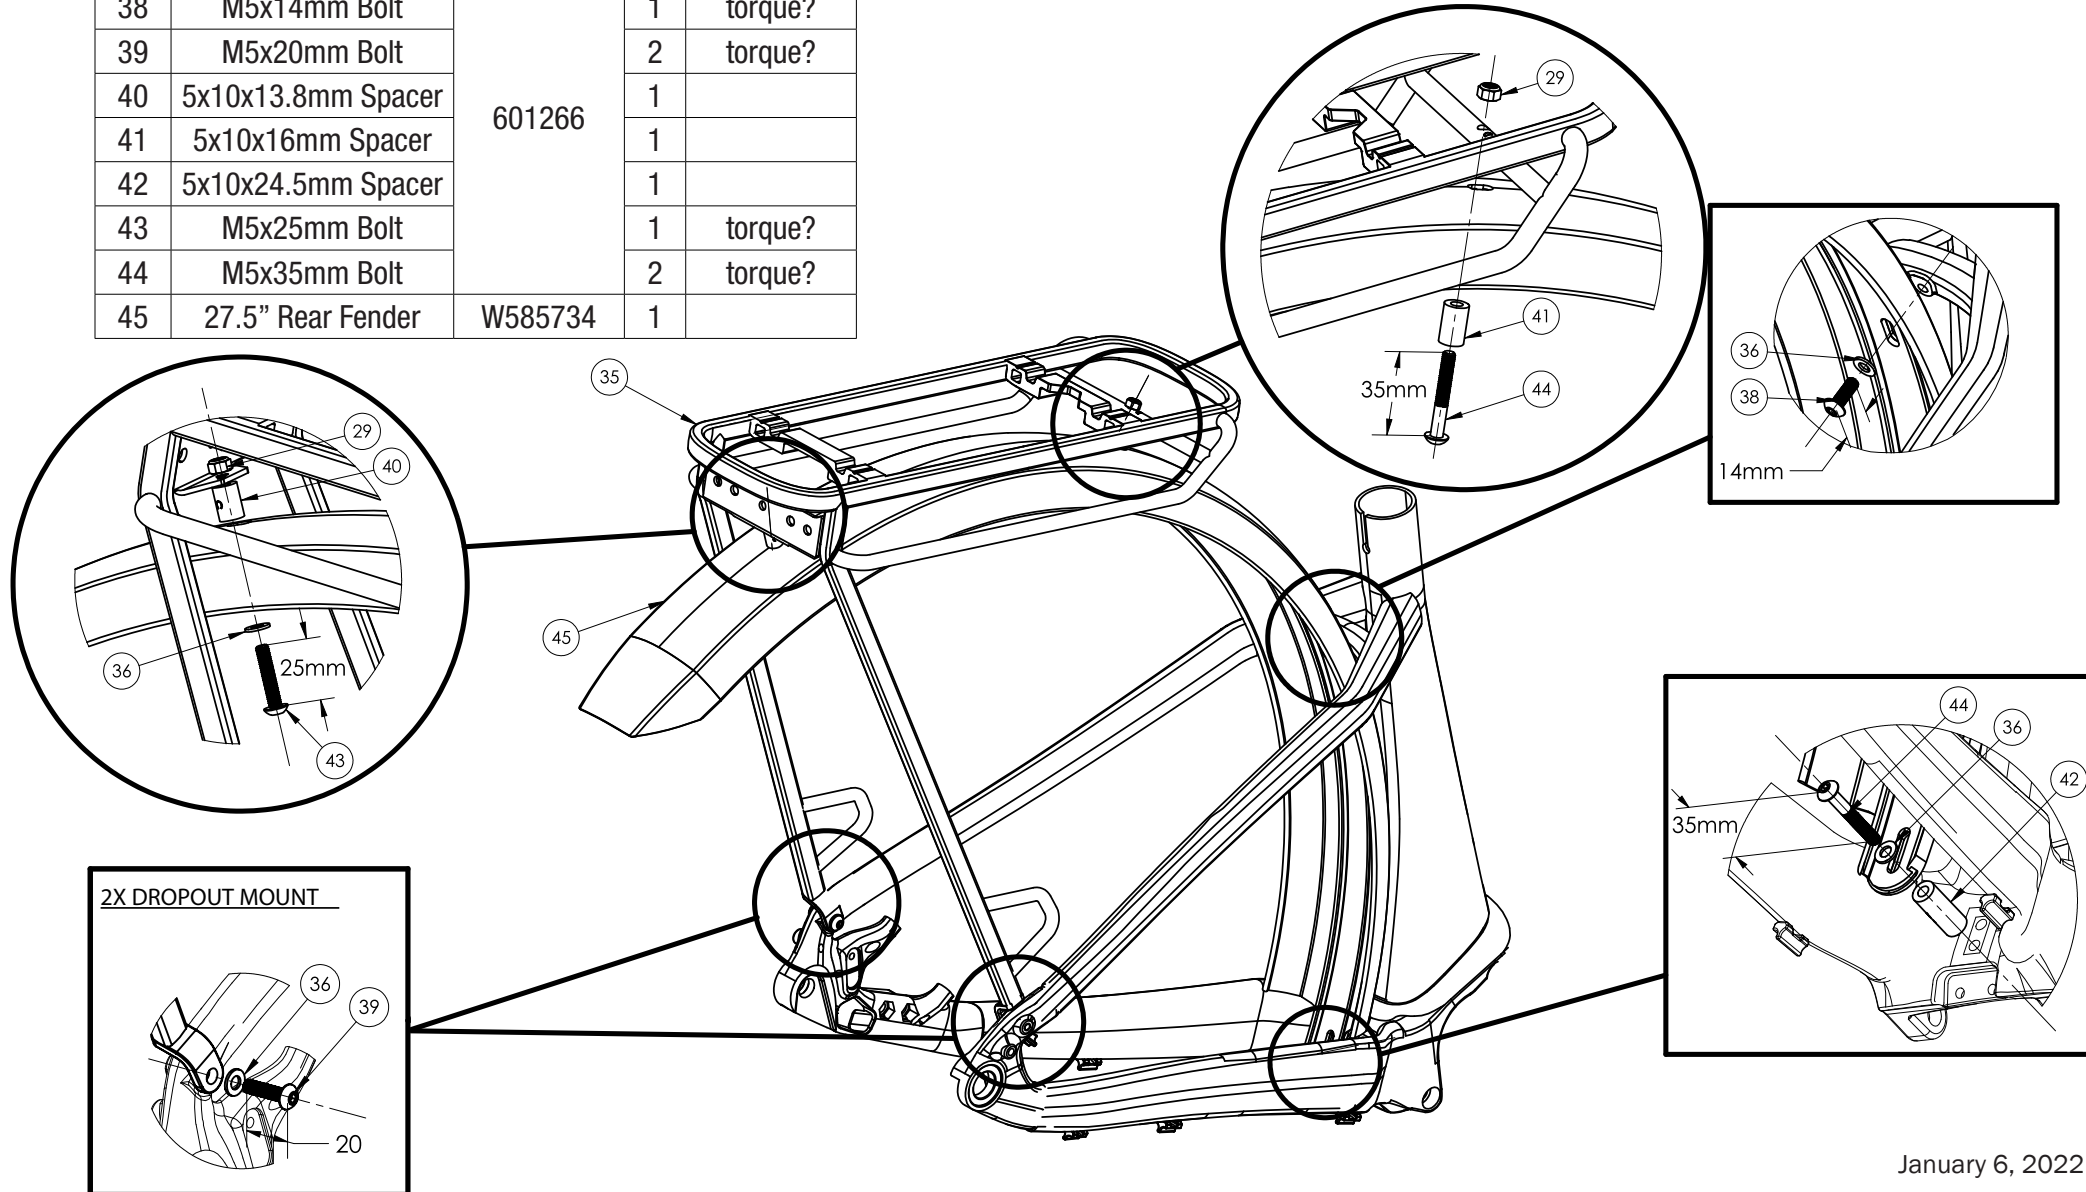

Product Support

MY20 Powerfly Hardtail Parts Quick Reference

Item	Description	Part Number	Qty	Note
29	M5 Locking Nut	601266	6	
35	Powerfly Rear Rack	W583411	1	
36	5x10x1mm Washer	601266	6	
38	M5x14mm Bolt		1	torque?
39	M5x20mm Bolt		2	torque?
40	5x10x13.8mm Spacer		1	
41	5x10x16mm Spacer		1	
42	5x10x24.5mm Spacer		1	
43	M5x25mm Bolt		1	torque?
44	M5x35mm Bolt		2	torque?
45	27.5" Rear Fender	W585734	1	

2X DROPOUT MOUNT