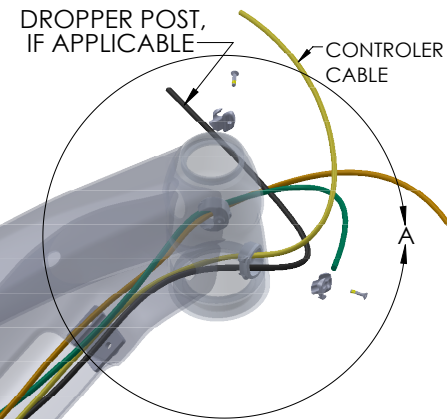

TREK

Product Support

MY20 Powerfly Hardtail Parts Quick Reference

Page 1 of 10

POWERFLY

Product Support

MY20 Powerfly Hardtail Parts Quick Reference

Item	Description	Part Number	Qty	Note
1A	Headtube Cable Guide	W562775	2	
2A	M3x12mm Bolt	W524884	2	
1B	Headtube Cable Guide	W513980	2	
2B	M4x16mm Bolt	W532763	2	
3	Internal DT Guide	580067	2	
4	DT Guide Bolt		2	
5	Tail Light Plug	W334049	1	
6	Bosch Power Cable	Bosch	1	
7	Integrated Speed Sensor	W582244	1	

REAR BRAKE HOSE

REAR DERAILLEUR ROUTE

SIZES L,XL

SIZES XS,S,M,M WSD

Product Support

Item	Description	Part Number	Qty	Note
9	Chainstay Guard	W591958	1	
10	Thru Axle, Boost 148	W565791	1	Torque 10Nm 174.5mm Length M12x1.75 Threading
11	Derailleur Hanger Nut	W318004	1	Torque 23Nm
12	Derailleur Hanger	W572370	1	

Product Support

MY20 Powerfly Hardtail Parts Quick Reference

Item	Description	Part Number	Qty	Note
13	M3x10mm Bolt	W593445	2	Torque 1.2Nm
14	Bosch Charging Socket	Bosch	1	
15	Charge Port Frame	W593445	1	
16	Charge Port Cover			